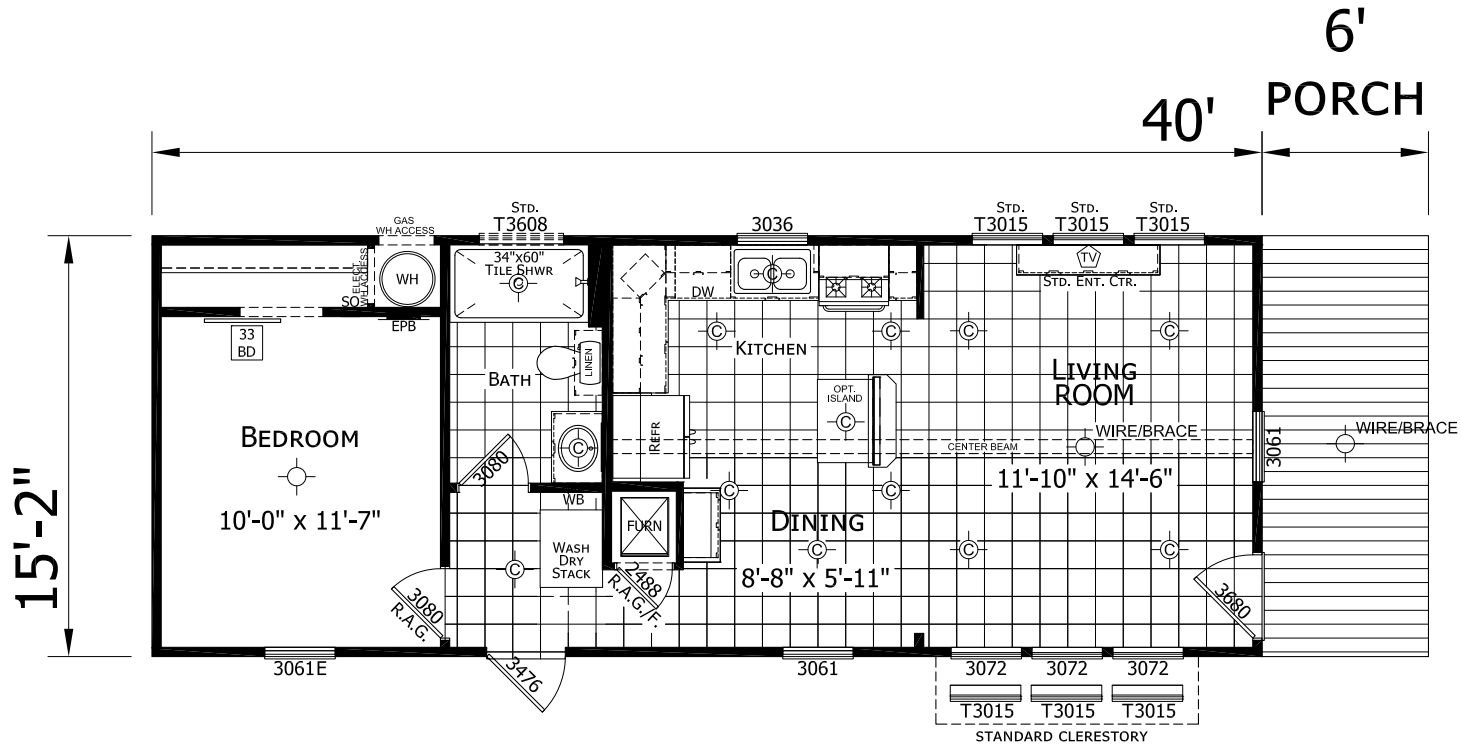

Hyde

Diamond Series

607 SQ. FT. (Approximate) 1 Bedroom, 1 Bath

Last Updated: 5-21-21

FACTORY SELECT HOMES
4890 W. Main St.
Farmington, NM 87401

FSMobileHomes.com | 1-800-750-8802

IMPORTANT: Alta Cima Corp reserves the right to modify, cancel or substitute products or features of this event at any time without prior notice or obligation. Pictures and other promotional materials are representative and may depict or contain floor plans, square footages, elevations, options, upgrades, extra design features, decorations, floor coverings, specialty light fixtures, custom paint and wall coverings, window treatments, landscaping, sound and alarm systems, furnishings, appliances, and other designer/decorator features and amenities that are not included as part of the home and/or may not be available at all locations. Home, pricing and community information is subject to change, and homes to prior sale, at any time without notice or obligation. ©2020 Alta Cima Corp. All rights reserved.