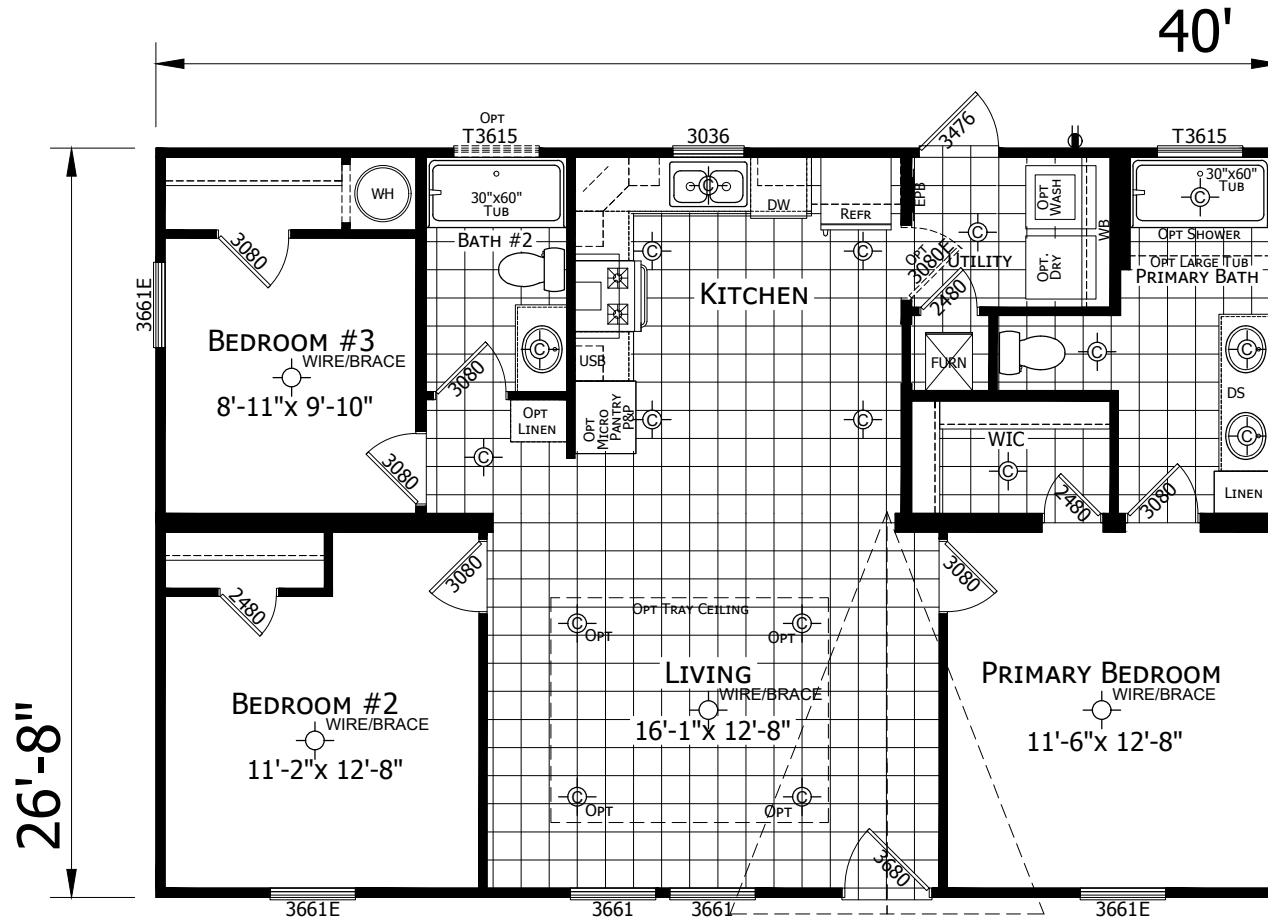

# Glorieta

Innovation Series - Multi Section

1,067 SQ. FT. (Approximate) 3 Bedrooms, 2 Bath

Last Updated: 3-15-22

**FACTORY SELECT HOMES**  
4890 W. Main St.  
Farmington, NM 87401

**FSMobileHomes.com | 1-800-750-8802**