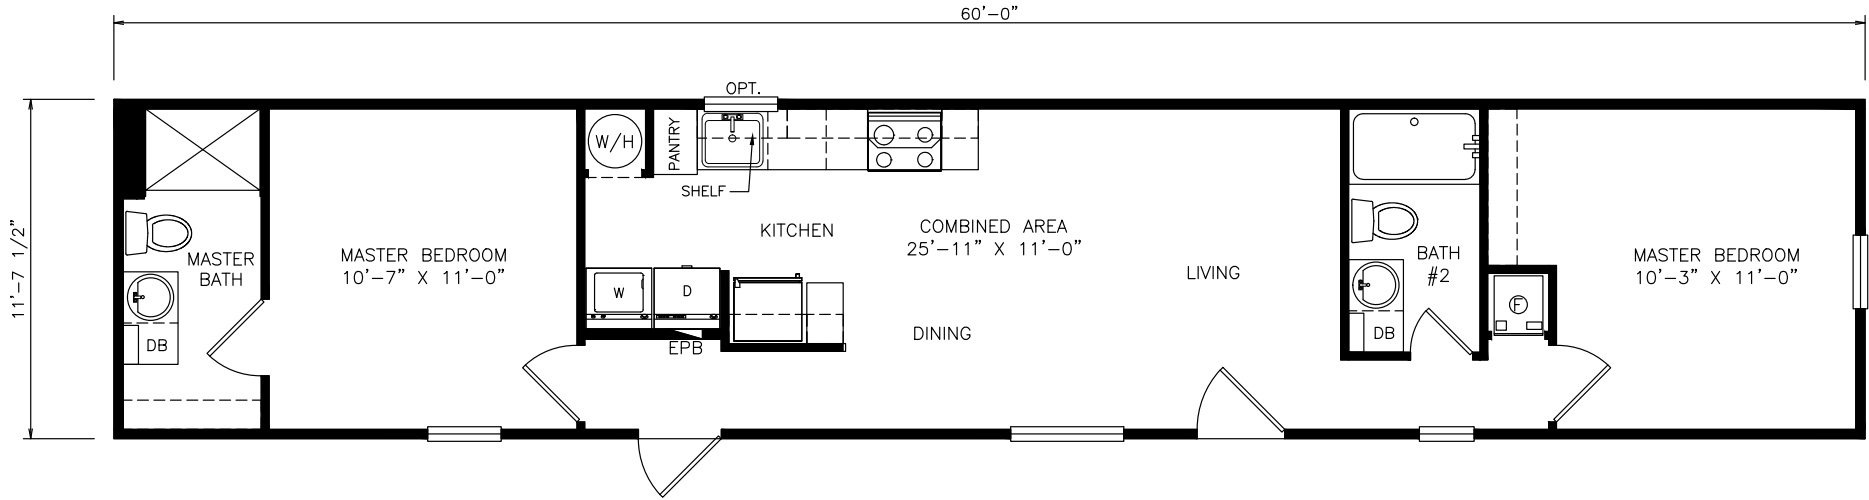

Gisela

Select Series - Single Section

698 SQ. FT. (Approximate) 2 Bedrooms, 2 Baths

Last Updated: 7-6-21

FACTORY SELECT HOMES
4890 W. Main St.
Farmington, NM 87401

FSMobileHomes.com | 1-800-750-8802

IMPORTANT: Alta Cima Corp reserves the right to modify, cancel or substitute products or features of this event at any time without prior notice or obligation. Pictures and other promotional materials are representative and may depict or contain floor plans, square footages, elevations, options, upgrades, extra design features, decorations, floor coverings, specialty light fixtures, custom paint and wall coverings, window treatments, landscaping, sound and alarm systems, furnishings, appliances, and other designer/decorator features and amenities that are not included as part of the home and/or may not be available at all locations. Home, pricing and community information is subject to change, and homes to prior sale, at any time without notice or obligation. ©2020 Alta Cima Corp. All rights reserved.