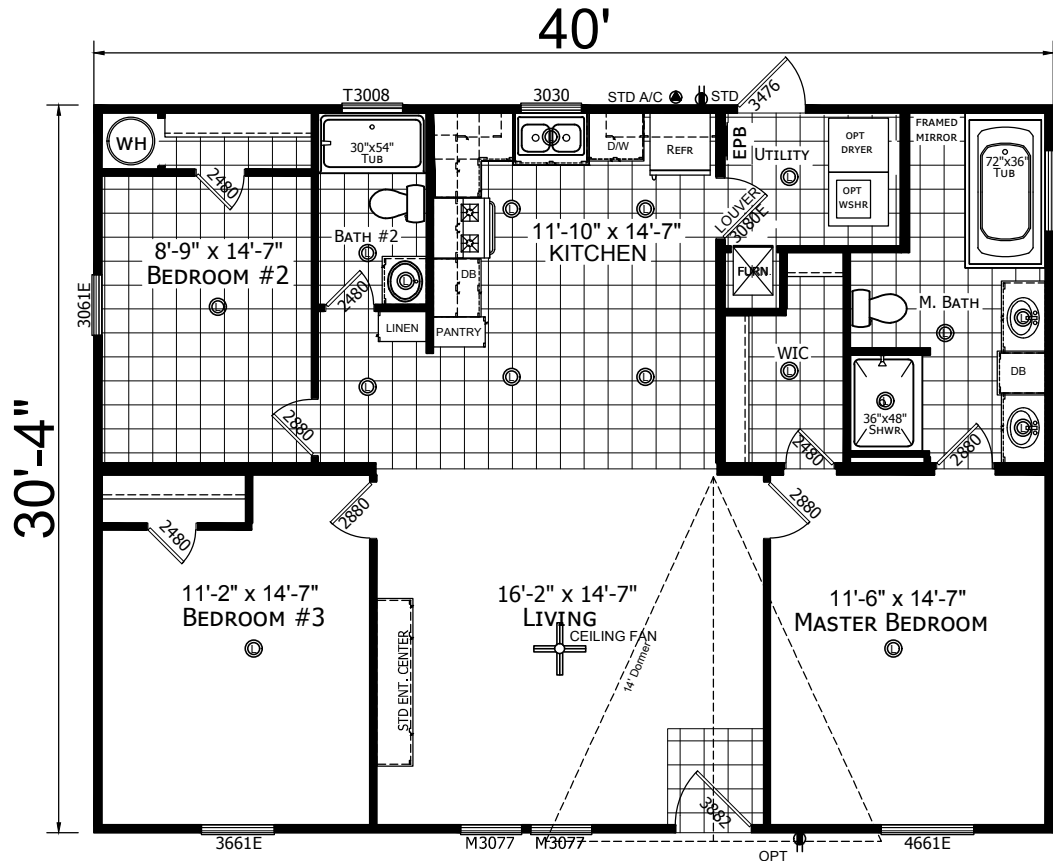

# Fenney

Select Series - Multi Section by Champion Homes | Burleson, TX

1,213 SQ. FT. (Approximate) 3 Bedroom, 2 Bath

Last Updated: 6-14-21

OPT. M. BATH #2

OPT. M. BATH

**FACTORY SELECT HOMES**  
4890 W. Main St.  
Farmington, NM 87401