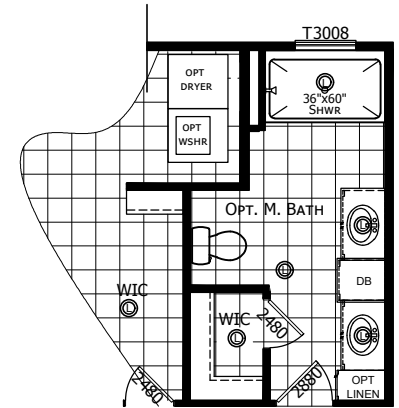

# Fenney

Select Series - Multi Section by Champion Homes | Burleson, TX

1,213 SQ. FT. (Approximate) 3 Bedroom, 2 Bath

Last Updated: 6-14-21

OPT. M. BATH #2

OPT. M. BATH

**FACTORY SELECT HOMES**  
4890 W. Main St.  
Farmington, NM 87401