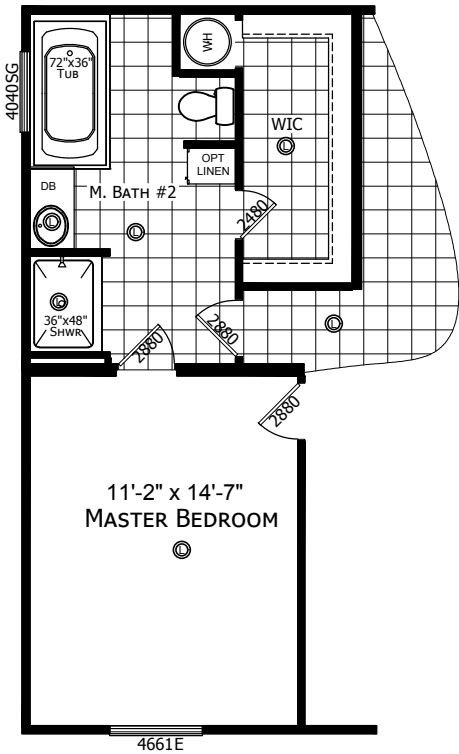

# Fenney

Select Series - Multi Section by Champion Homes | Burleson, TX

1,213 SQ. FT. (Approximate) 3 Bedroom, 2 Bath

Last Updated: 6-14-21

OPT. M. BATH #2

OPT. M. BATH

**FACTORY SELECT HOMES**  
4890 W. Main St.  
Farmington, NM 87401