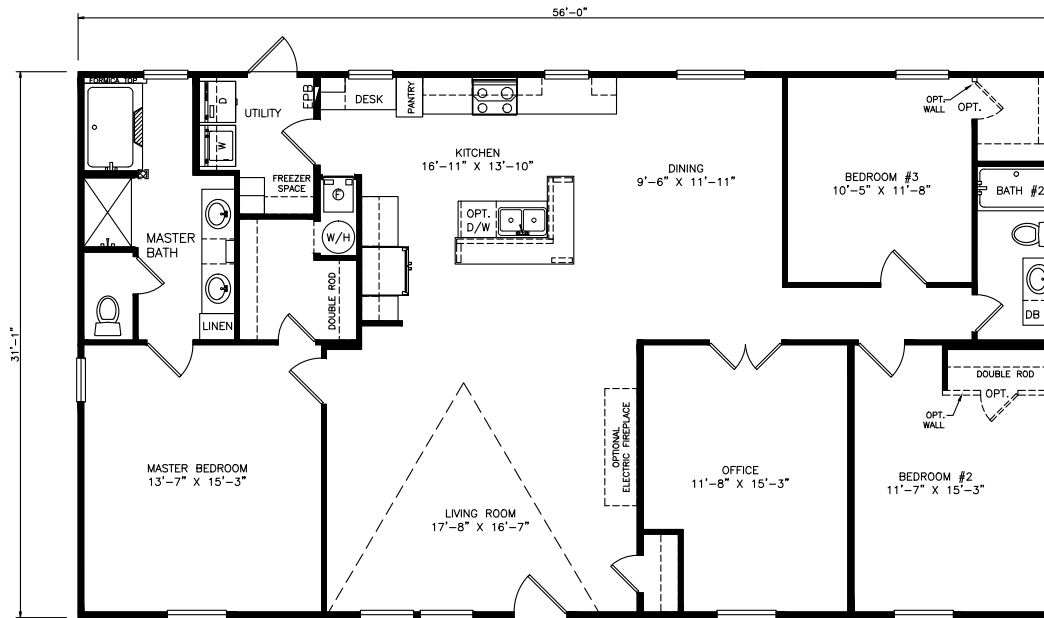

Farrell

Heritage Series - Multi Section

1,746 SQ. FT. (Approximate) 3 Bedrooms, 2 Baths

Last Updated: 7-7-21

FACTORY SELECT HOMES
4890 W. Main St.
Farmington, NM 87401

FSMobileHomes.com | 1-800-750-8802

IMPORTANT: Alta Cima Corp reserves the right to modify, cancel or substitute products or features of this event at any time without prior notice or obligation. Pictures and other promotional materials are representative and may depict or contain floor plans, square footages, elevations, options, upgrades, extra design features, decorations, floor coverings, specialty light fixtures, custom paint and wall coverings, window treatments, landscaping, sound and alarm systems, furnishings, appliances, and other designer/decorator features and amenities that are not included as part of the home and/or may not be available at all locations. Home, pricing and community information is subject to change, and homes to prior sale, at any time without notice or obligation. ©2020 Alta Cima Corp. All rights reserved.