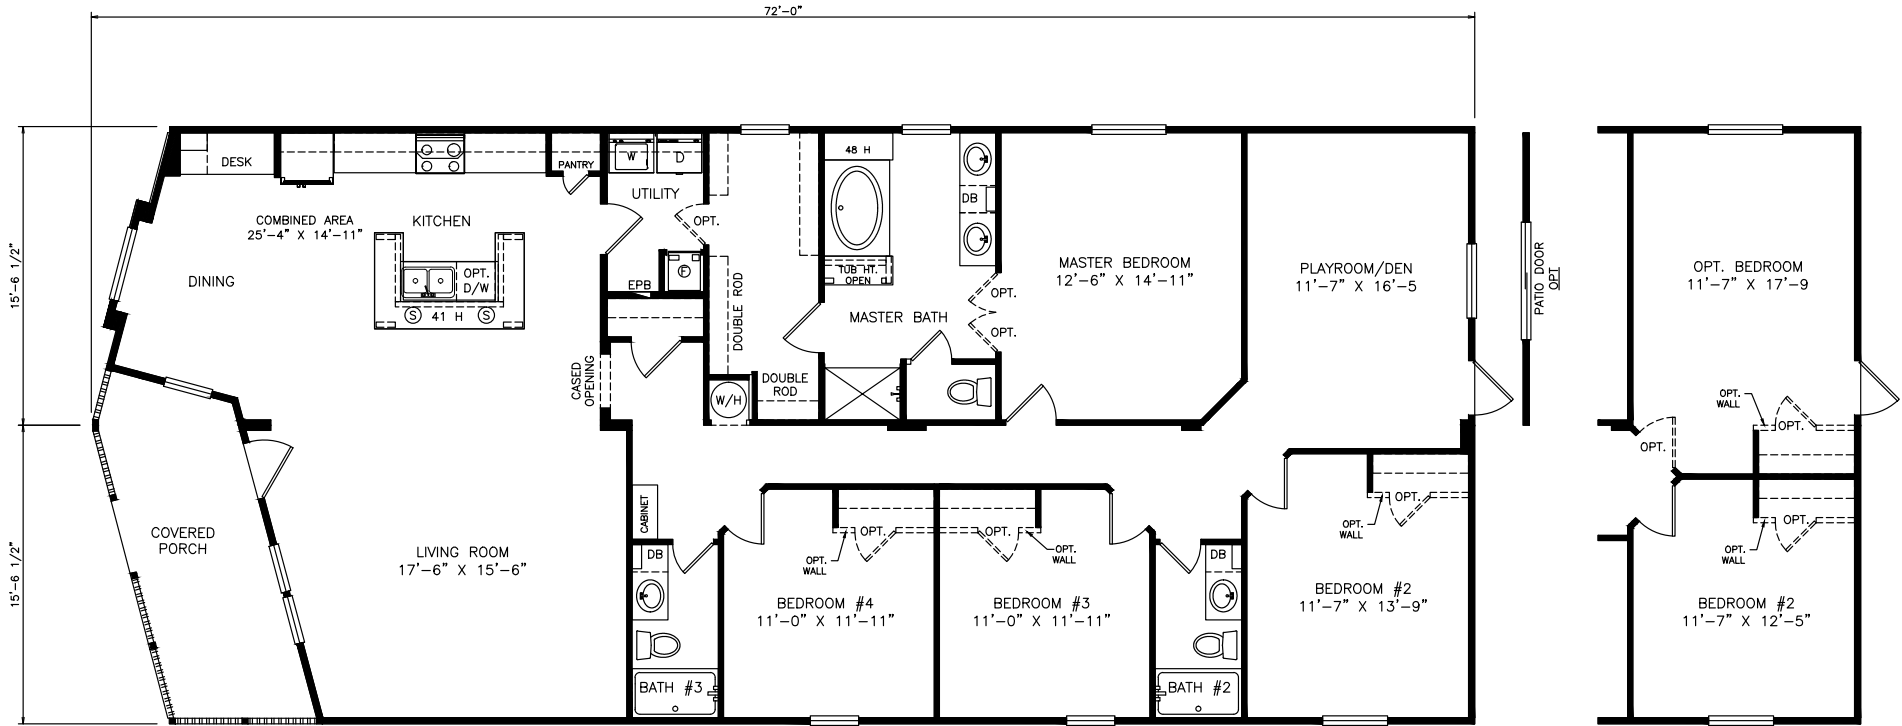

Elwick

Heritage Series - Multi Section

2,051 SQ. FT. (Approximate) 4 Bedrooms, 3 Baths

Last Updated: 7-7-21

FACTORY SELECT HOMES
4890 W. Main St.
Farmington, NM 87401

FSM MobileHomes.com | 1-800-750-8802

IMPORTANT: Alta Cima Corp reserves the right to modify, cancel or substitute products or features of this event at any time without prior notice or obligation. Pictures and other promotional materials are representative and may depict or contain floor plans, square footages, elevations, options, upgrades, extra design features, decorations, floor coverings, specialty light fixtures, custom paint and wall coverings, window treatments, landscaping, sound and alarm systems, furnishings, appliances, and other designer/decorator features and amenities that are not included as part of the home and/or may not be available at all locations. Home, pricing and community information is subject to change, and homes to prior sale, at any time without notice or obligation. ©2020 Alta Cima Corp. All rights reserved.