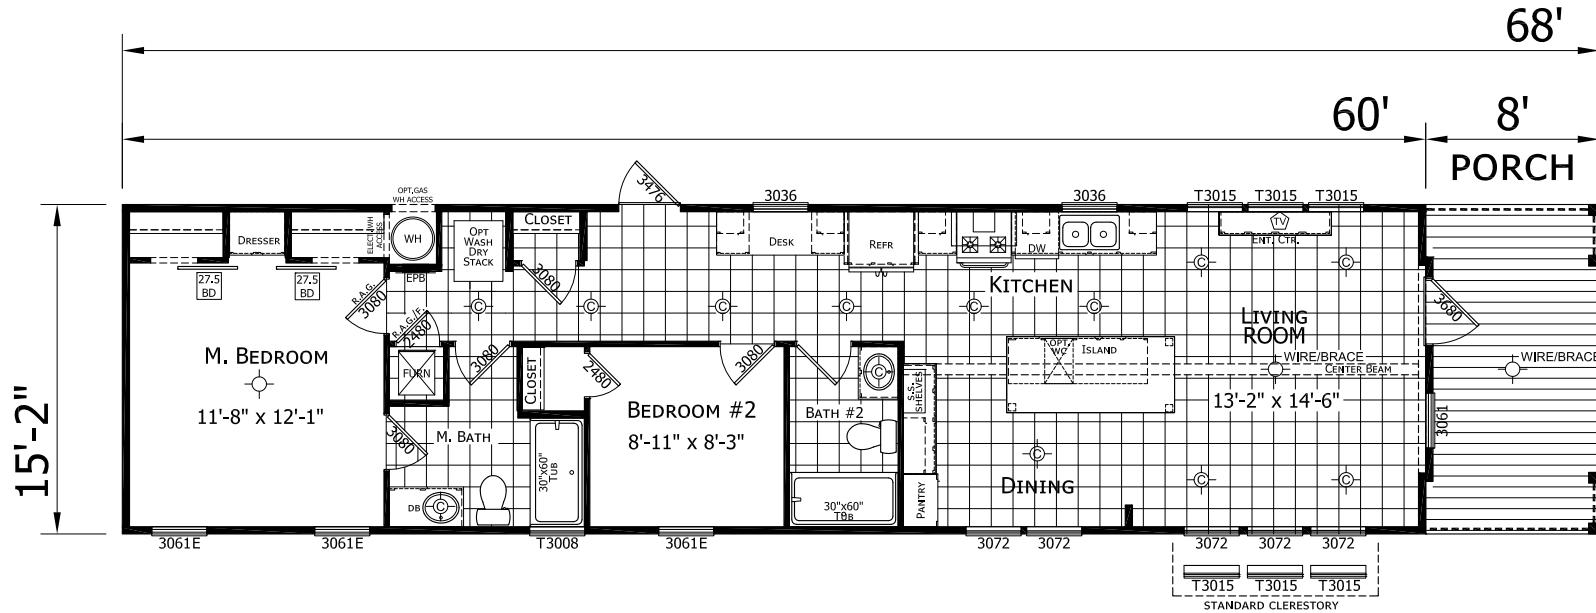

# Eldorado

Diamond Series

910 SQ. FT. (Approximate) 2 Bedrooms, 2 Baths

Last Updated: 5-21-21

**FACTORY SELECT HOMES**  
4890 W. Main St.  
Farmington, NM 87401

**FSMmobileHomes.com | 1-800-750-8802**

**IMPORTANT:** Alta Cima Corp reserves the right to modify, cancel or substitute products or features of this event at any time without prior notice or obligation. Pictures and other promotional materials are representative and may depict or contain floor plans, square footages, elevations, options, upgrades, extra design features, decorations, floor coverings, specialty light fixtures, custom paint and wall coverings, window treatments, landscaping, sound and alarm systems, furnishings, appliances, and other designer/decorator features and amenities that are not included as part of the home and/or may not be available at all locations. Home, pricing and community information is subject to change, and homes to prior sale, at any time without notice or obligation. ©2020 Alta Cima Corp. All rights reserved.