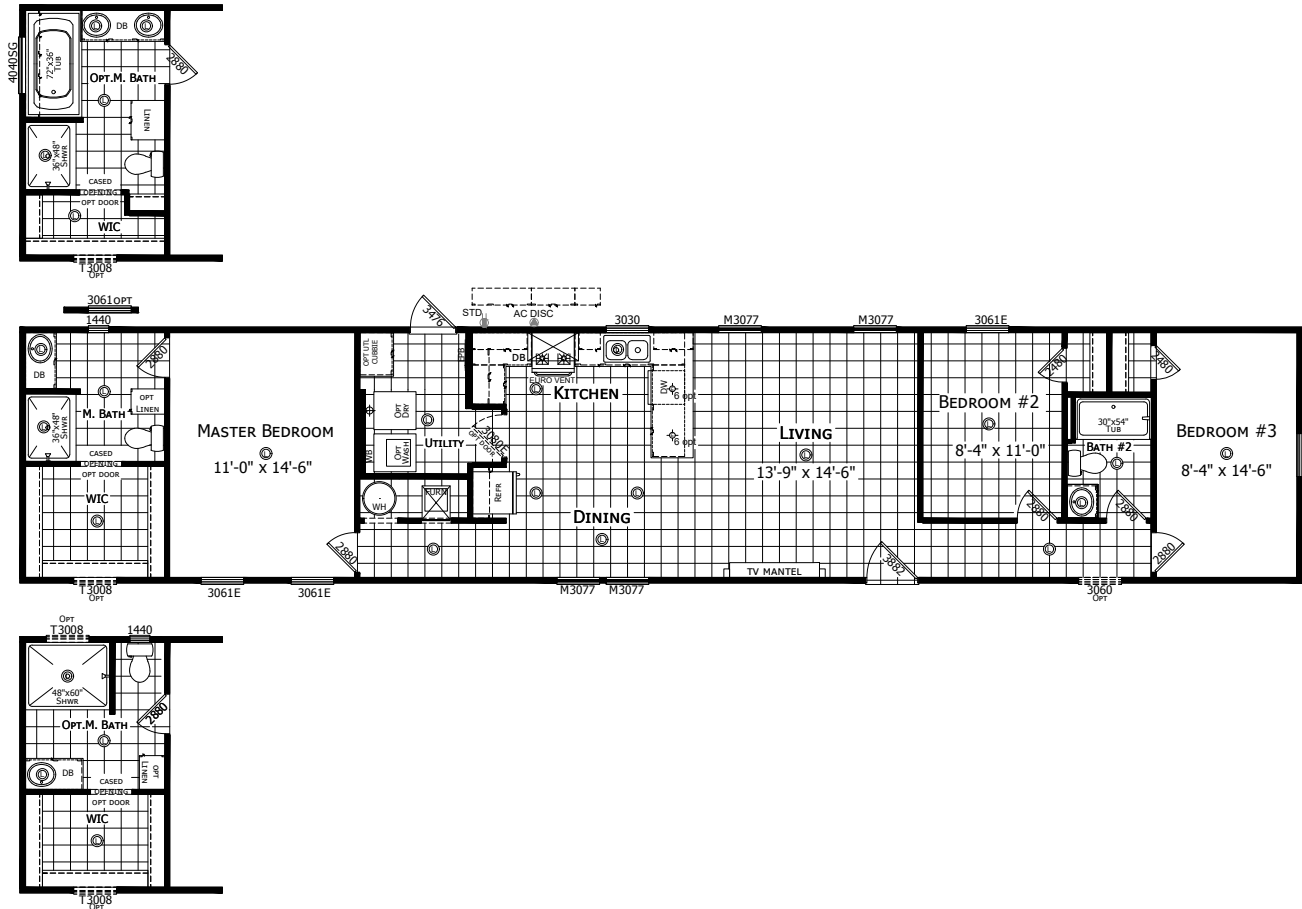

Dewey

Select Series - Single Section by Champion Homes

1,153 SQ. FT. (Approximate) 3 Bedrooms, 2 Baths

Last Updated: 8-5-21

FACTORY SELECT HOMES
4890 W. Main St.
Farmington, NM 87401

FSMobileHomes.com | 1-800-750-8802