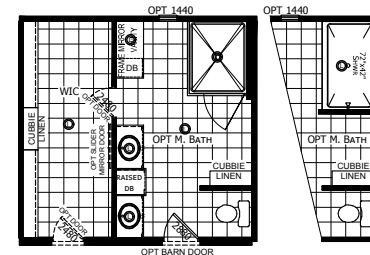

Dellano

Select Series - Multi Section by Champion Homes | Burleson, TX

2,184 SQ. FT. (Approximate) 3 Bedroom, 2 Bath

Last Updated: 6-14-21

NOTE:
FLOORPLAN SUBJECT TO MINOR
CHANGE WITHOUT NOTICE.

FACTORY SELECT HOMES
4890 W. Main St.
Farmington, NM 87401