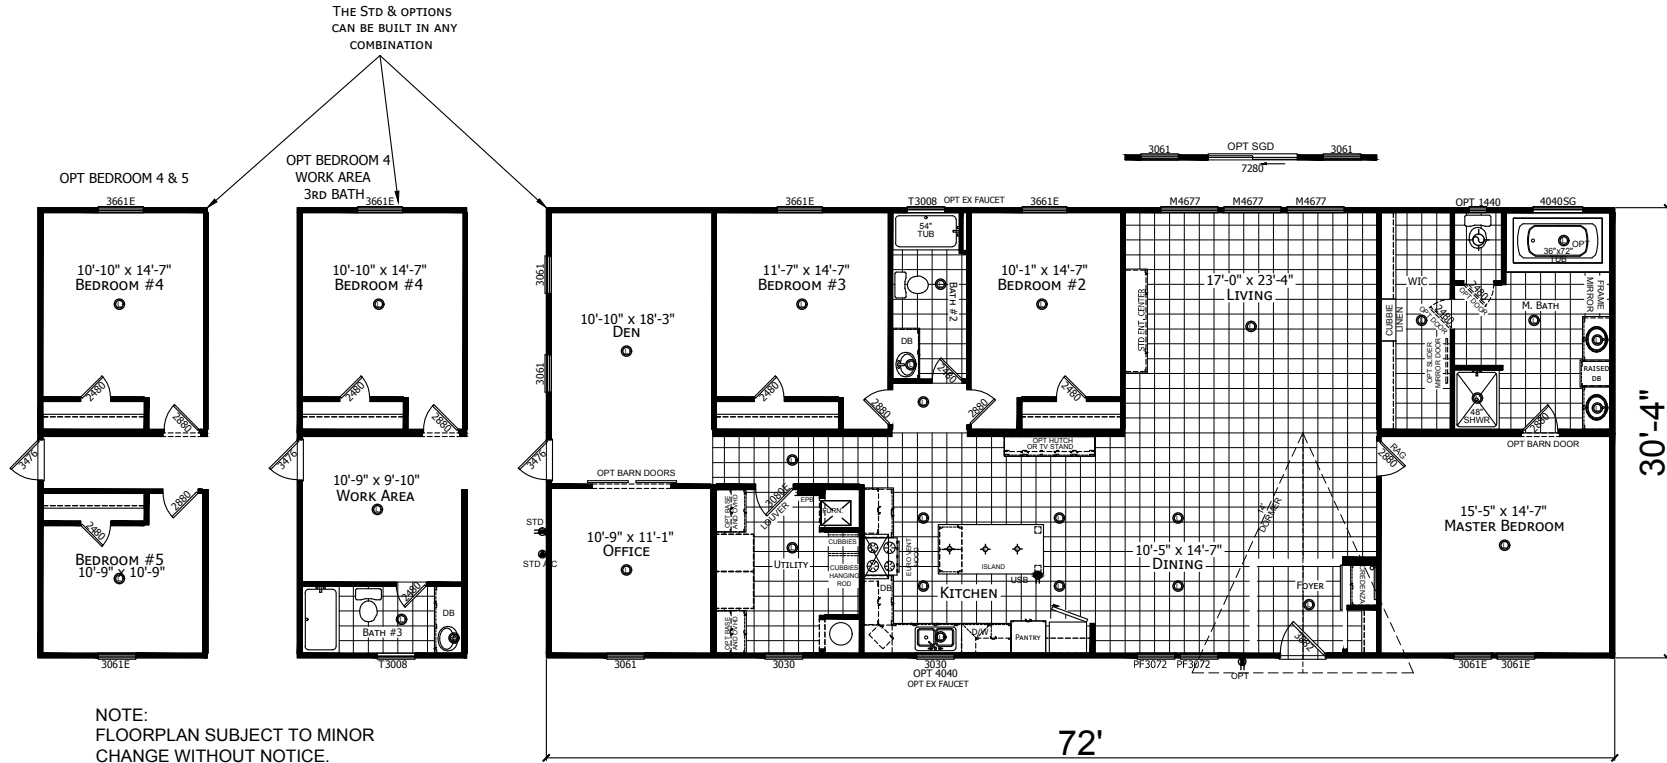

Dellano

Select Series - Multi Section by Champion Homes | Burleson, TX

2,184 SQ. FT. (Approximate) 3 Bedroom, 2 Bath

Last Updated: 6-14-21

NOTE:
FLOORPLAN SUBJECT TO MINOR
CHANGE WITHOUT NOTICE.

FACTORY SELECT HOMES
4890 W. Main St.
Farmington, NM 87401