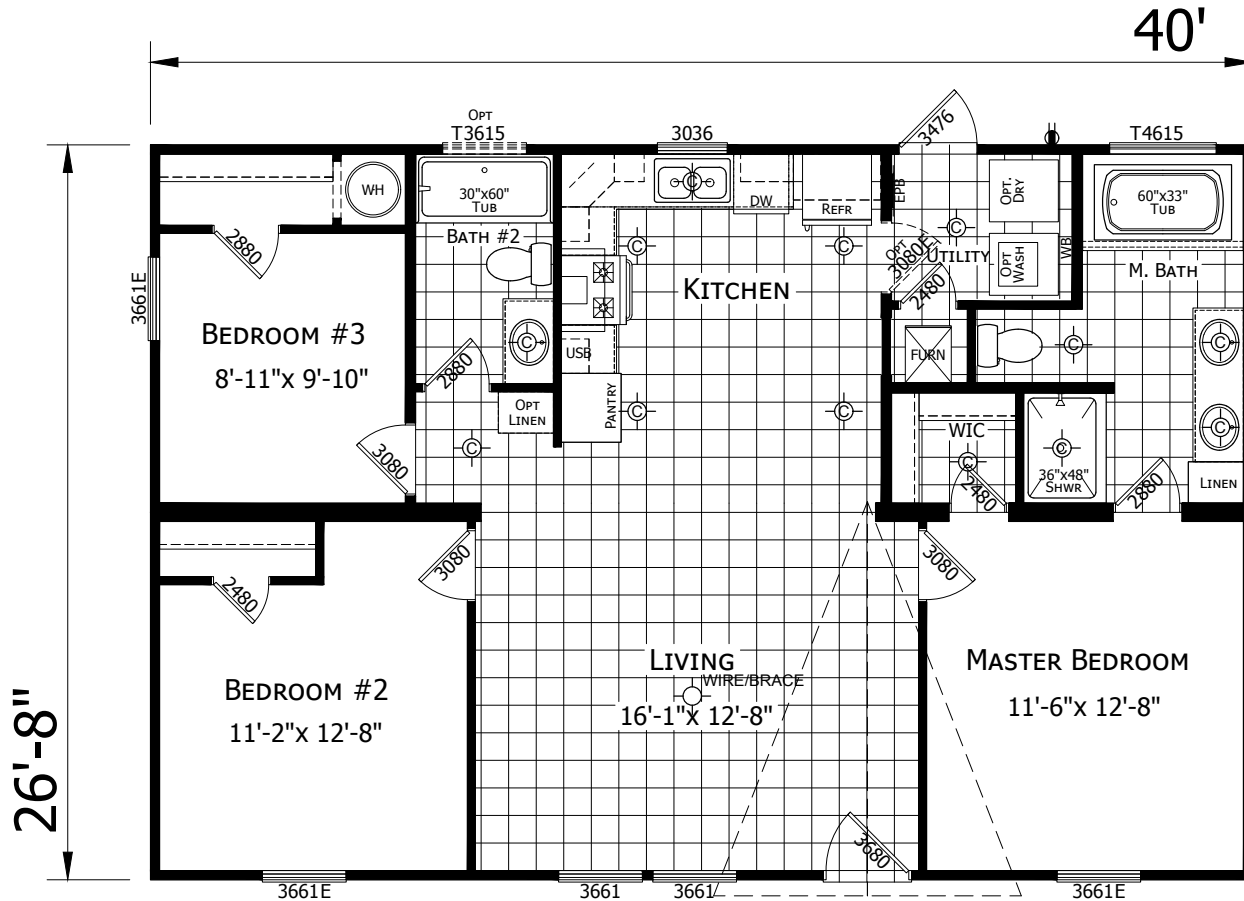

# Crawton

Innovation Series - Multi Section

1,067 SQ. FT. (Approximate) 3 Bedrooms, 2 Bath

Last Updated: 6-21-21

**FACTORY SELECT HOMES**  
4890 W. Main St.  
Farmington, NM 87401

**FSMobileHomes.com | 1-800-750-8802**