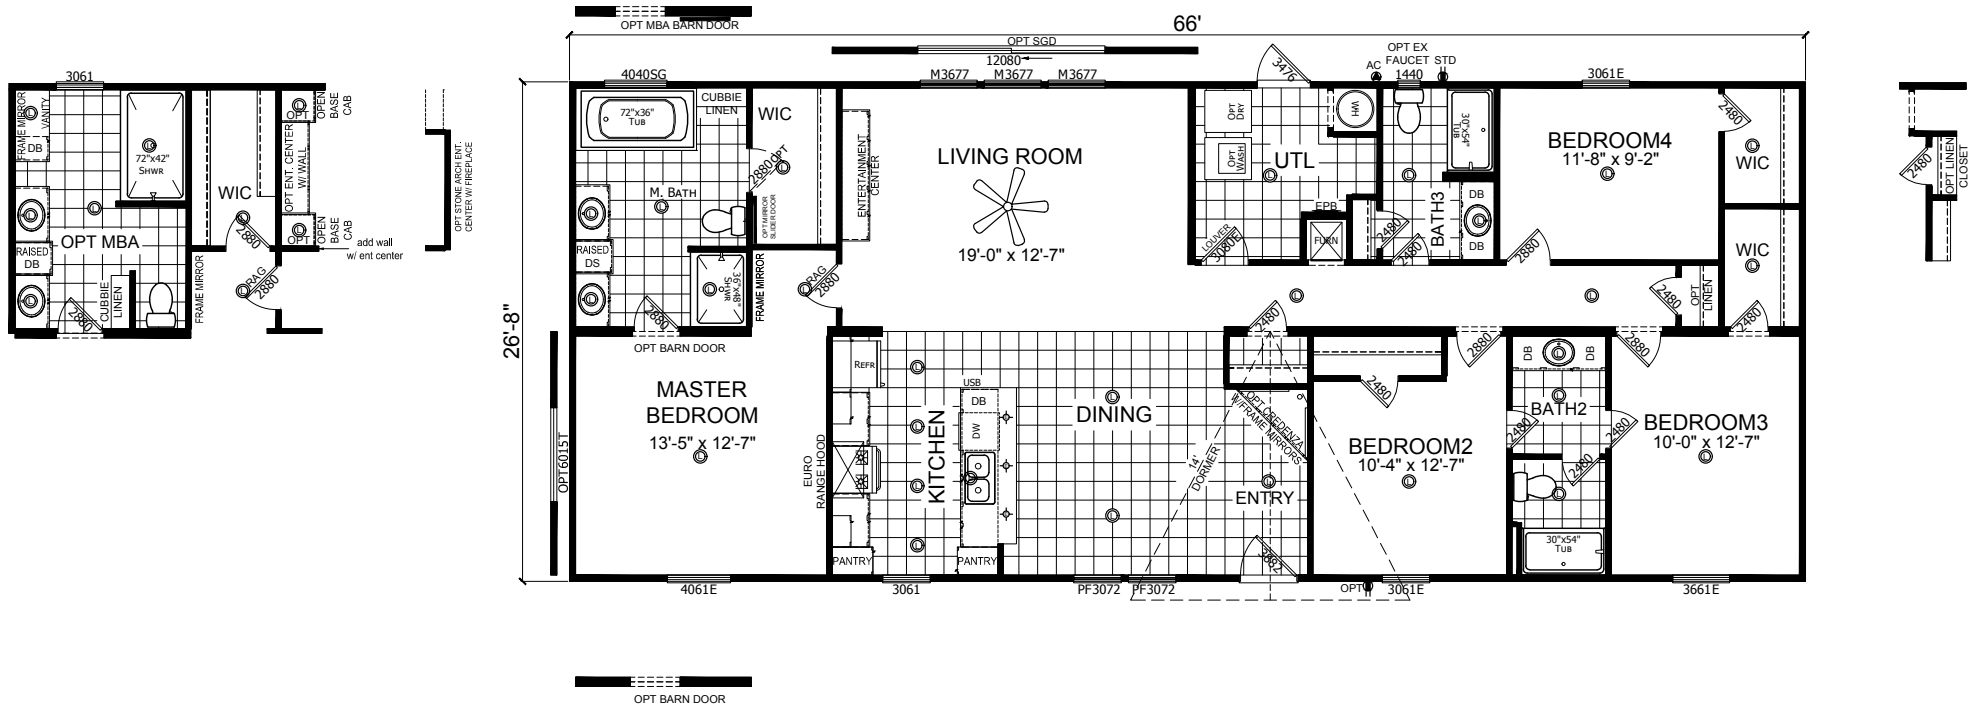

Carrington

Select Series - Multi Section by Champion Homes | Burleson, TX

1,760 SQ. FT. (Approximate) 4 Bedroom, 3 Bath

Last Updated: 6-14-21

FACTORY SELECT HOMES
4890 W. Main St.
Farmington, NM 87401

FSMobileHomes.com | 1-800-750-8802