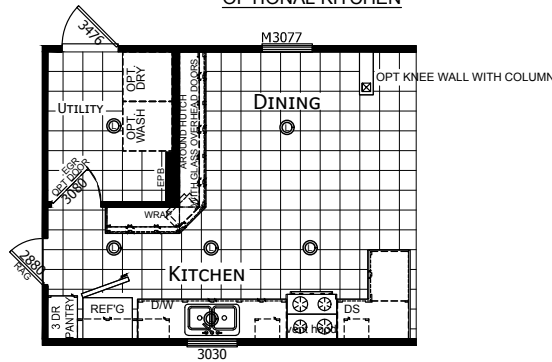

# Carabelle

Select Series - Single Section by Champion Homes | Burleson, TX

1,153 SQ. FT. (Approximate) 3 Bedroom, 2 Bath

Last Updated: 6-14-21

OPTIONAL GLAMOUR BATH

OPTIONAL KITCHEN

**FACTORY SELECT HOMES**  
4890 W. Main St.  
Farmington, NM 87401