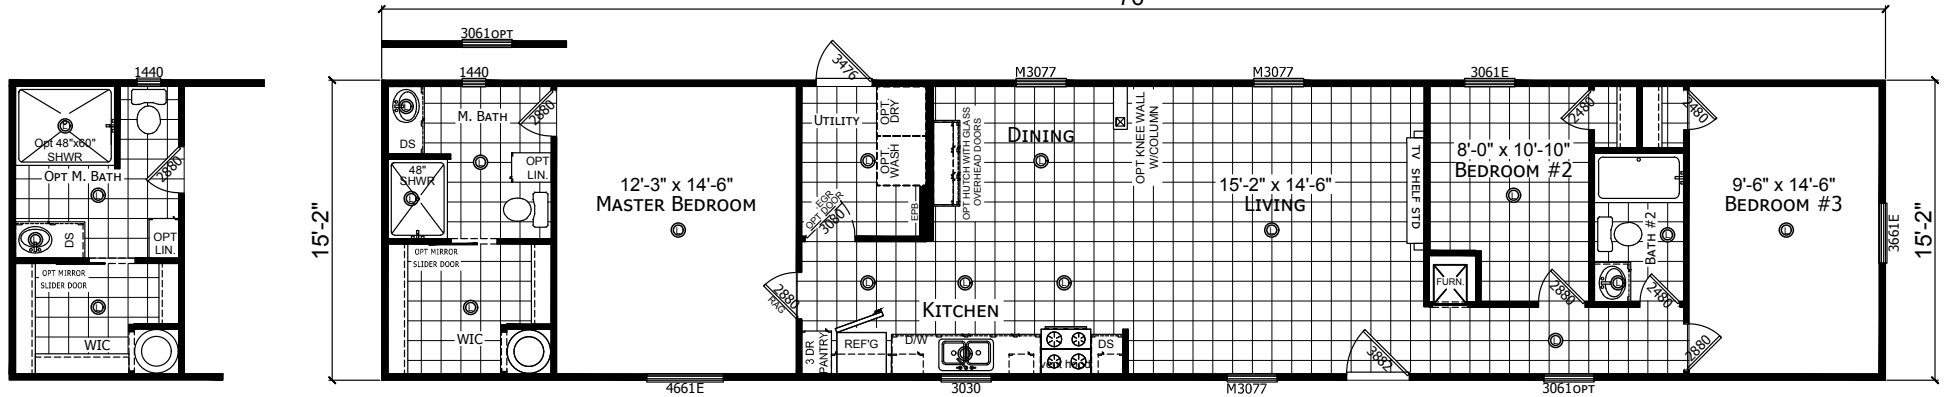

# Carabelle

Select Series - Single Section by Champion Homes | Burleson, TX

1,153 SQ. FT. (Approximate) 3 Bedroom, 2 Bath

Last Updated: 6-14-21

OPTIONAL GLAMOUR BATH

OPTIONAL KITCHEN

**FACTORY SELECT HOMES**  
4890 W. Main St.  
Farmington, NM 87401