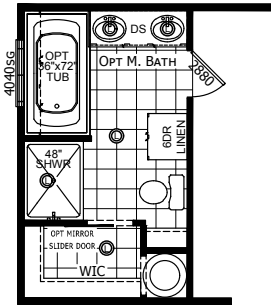

# Carabelle

Select Series - Single Section by Champion Homes | Burleson, TX

1,153 SQ. FT. (Approximate) 3 Bedroom, 2 Bath

Last Updated: 6-14-21

OPTIONAL GLAMOUR BATH

OPTIONAL KITCHEN

**FACTORY SELECT HOMES**  
4890 W. Main St.  
Farmington, NM 87401