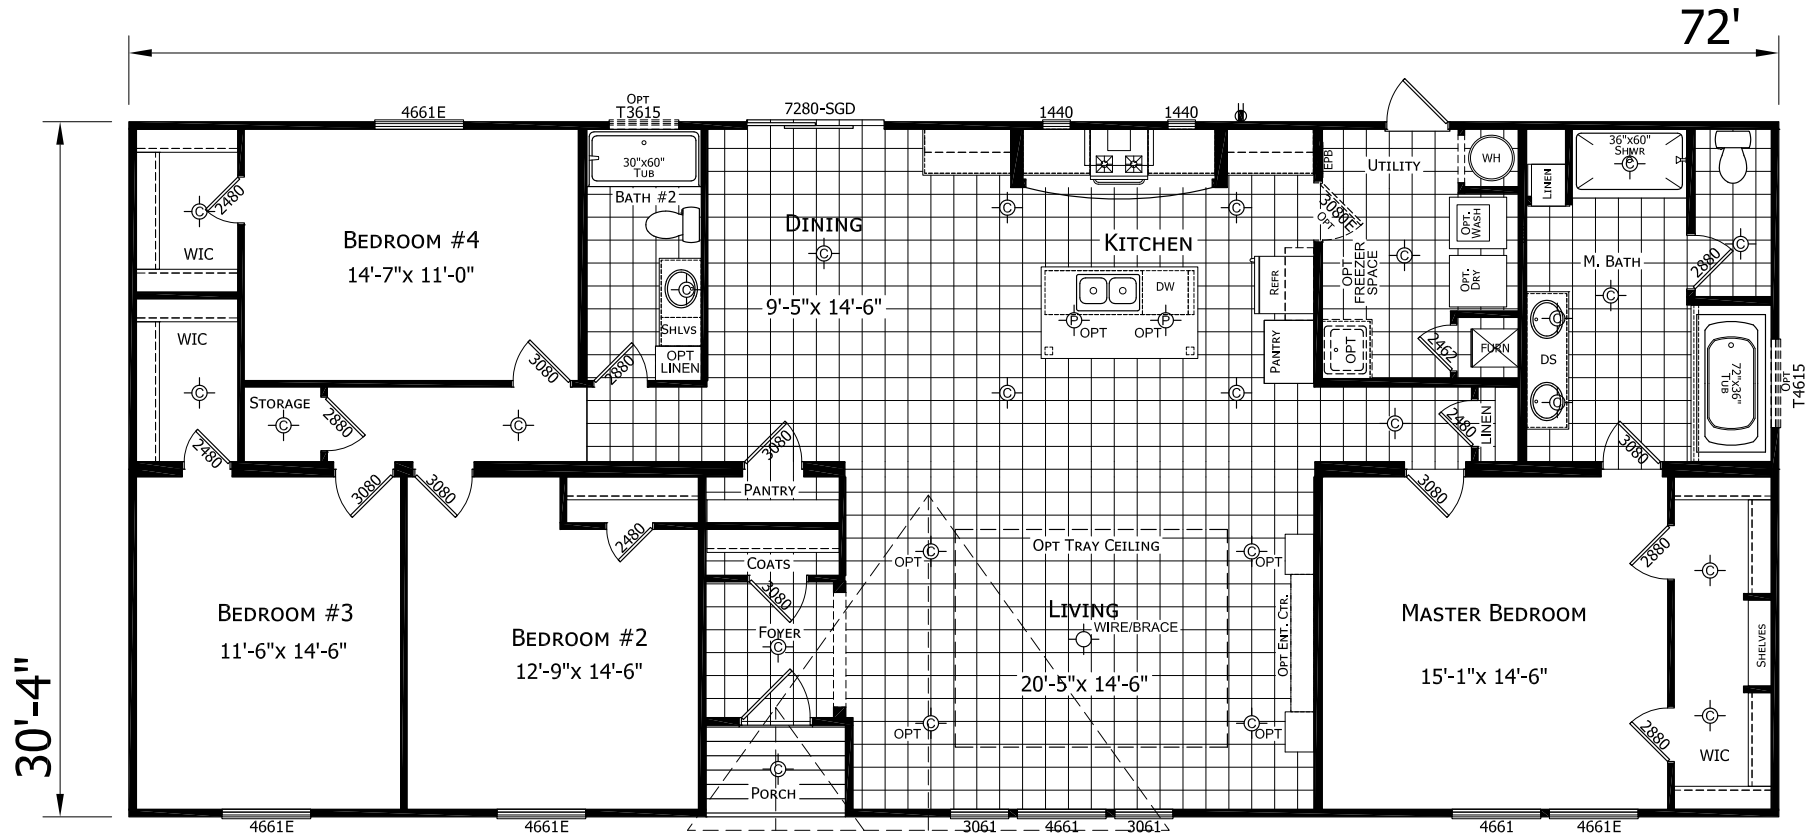

Capulin

Innovation Series - Multi Section

2,160 SQ. FT. (Approximate) 4 Bedrooms, 2 Baths

Last Updated: 5-25-21

FACTORY SELECT HOMES
4890 W. Main St.
Farmington, NM 87401

FSMobileHomes.com | 1-800-750-8802