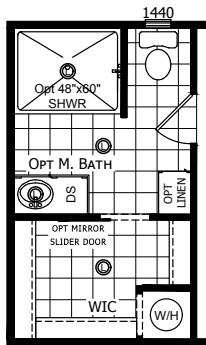

Braman

Select Series - Single Section by Champion Homes | Burleson, TX

1,153 SQ. FT. (Approximate) 3 Bedroom, 2 Bath

Last Updated: 6-14-21

FACTORY SELECT HOMES
4890 W. Main St.
Farmington, NM 87401

FSMobileHomes.com | 1-800-750-8802