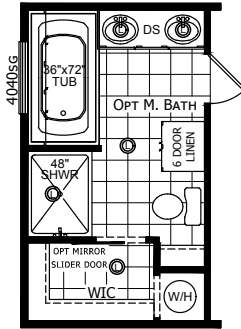

Braman

Select Series - Single Section by Champion Homes | Burleson, TX

1,153 SQ. FT. (Approximate) 3 Bedroom, 2 Bath

Last Updated: 6-14-21

FACTORY SELECT HOMES
4890 W. Main St.
Farmington, NM 87401

FSMobileHomes.com | 1-800-750-8802