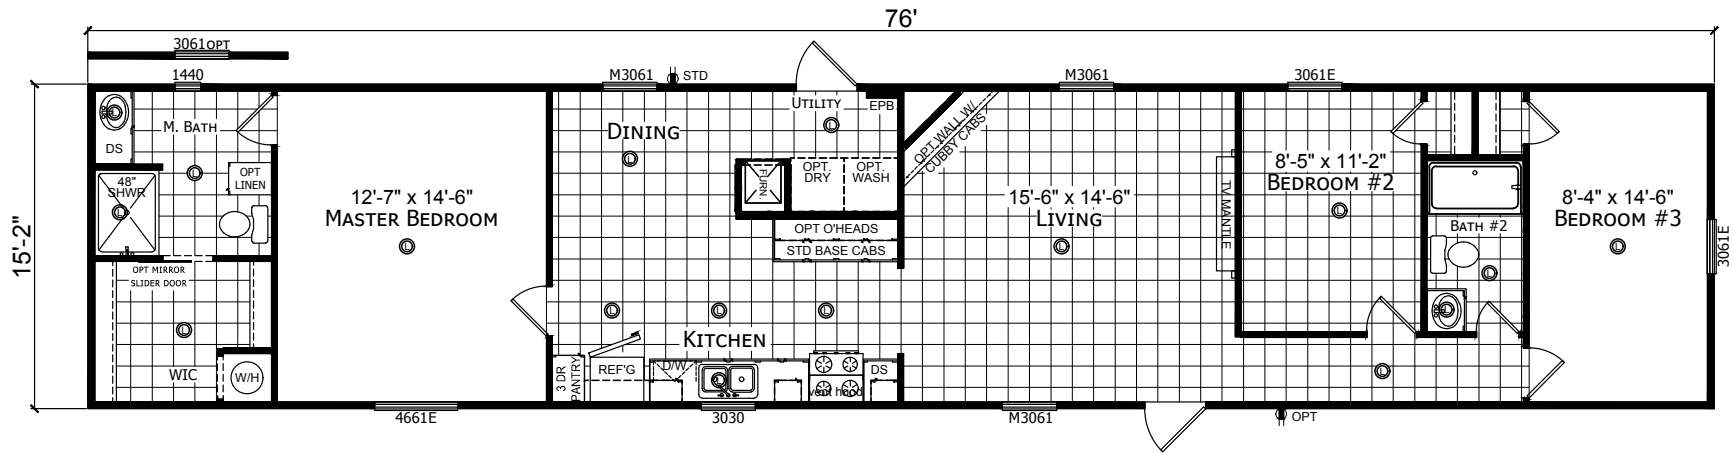

Braman

Select Series - Single Section by Champion Homes | Burleson, TX

1,153 SQ. FT. (Approximate) 3 Bedroom, 2 Bath

Last Updated: 6-14-21

FACTORY SELECT HOMES
4890 W. Main St.
Farmington, NM 87401

FSMobileHomes.com | 1-800-750-8802