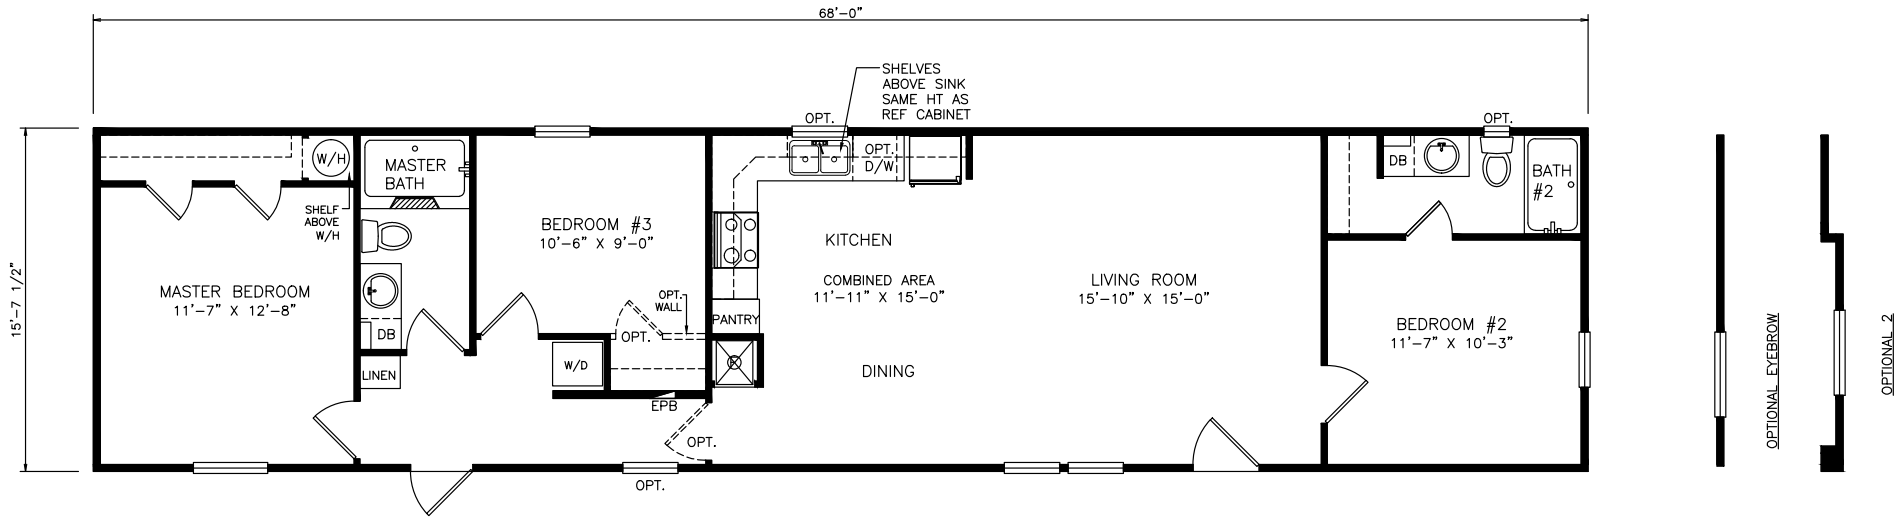

Bolsa

Select Series - Single Section

795 SQ. FT. (Approximate) 3 Bedrooms, 2 Baths

Last Updated: 7-6-21

FACTORY SELECT HOMES
4890 W. Main St.
Farmington, NM 87401

FSMobileHomes.com | 1-800-750-8802

IMPORTANT: Alta Cima Corp reserves the right to modify, cancel or substitute products or features of this event at any time without prior notice or obligation. Pictures and other promotional materials are representative and may depict or contain floor plans, square footages, elevations, options, upgrades, extra design features, decorations, floor coverings, specialty light fixtures, custom paint and wall coverings, window treatments, landscaping, sound and alarm systems, furnishings, appliances, and other designer/decorator features and amenities that are not included as part of the home and/or may not be available at all locations. Home, pricing and community information is subject to change, and homes to prior sale, at any time without notice or obligation. ©2020 Alta Cima Corp. All rights reserved.