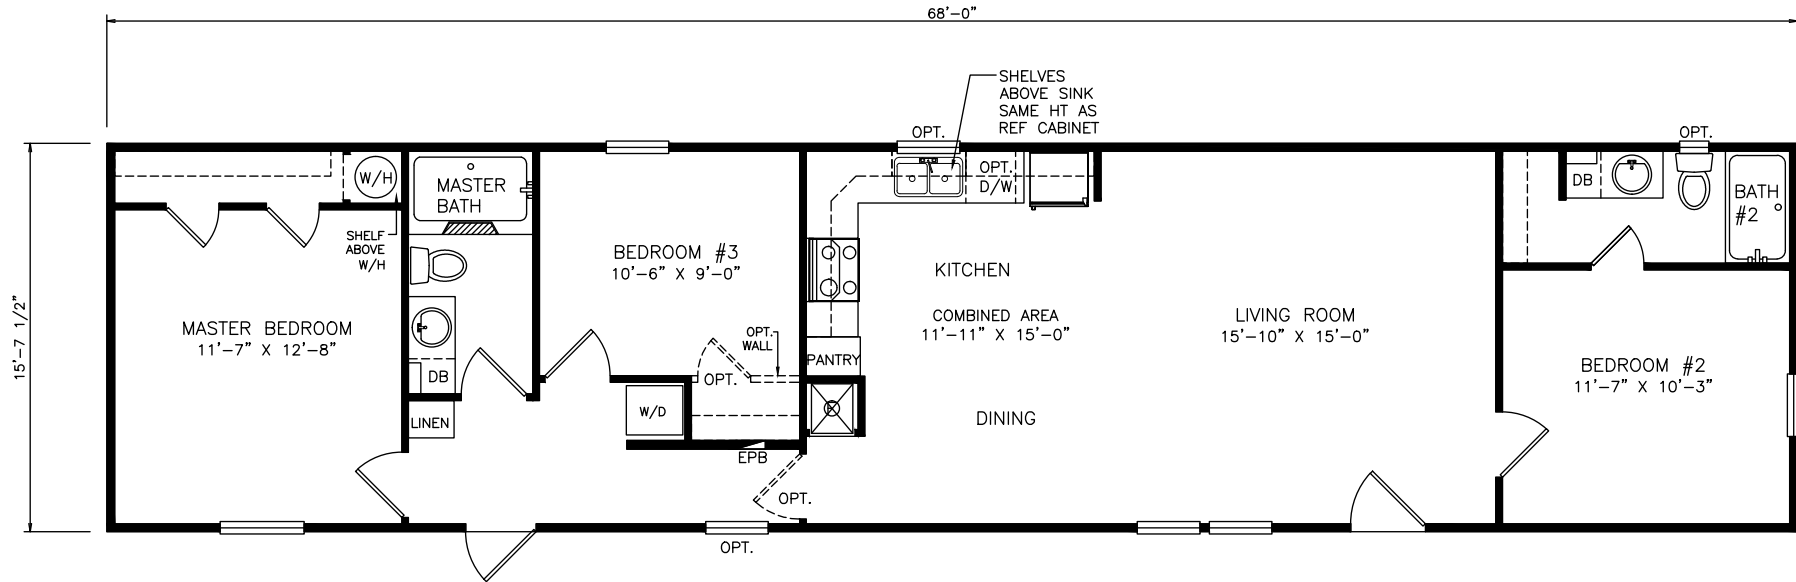

Bluffs

Heritage Series - Single Section

1,068 SQ. FT. (Approximate) 3 Bedrooms, 2 Baths

Last Updated: 7-7-21

FACTORY SELECT HOMES
4890 W. Main St.
Farmington, NM 87401

FSMobileHomes.com | 1-800-750-8802

IMPORTANT: Alta Cima Corp reserves the right to modify, cancel or substitute products or features of this event at any time without prior notice or obligation. Pictures and other promotional materials are representative and may depict or contain floor plans, square footages, elevations, options, upgrades, extra design features, decorations, floor coverings, specialty light fixtures, custom paint and wall coverings, window treatments, landscaping, sound and alarm systems, furnishings, appliances, and other designer/decorator features and amenities that are not included as part of the home and/or may not be available at all locations. Home, pricing and community information is subject to change, and homes to prior sale, at any time without notice or obligation. ©2020 Alta Cima Corp. All rights reserved.