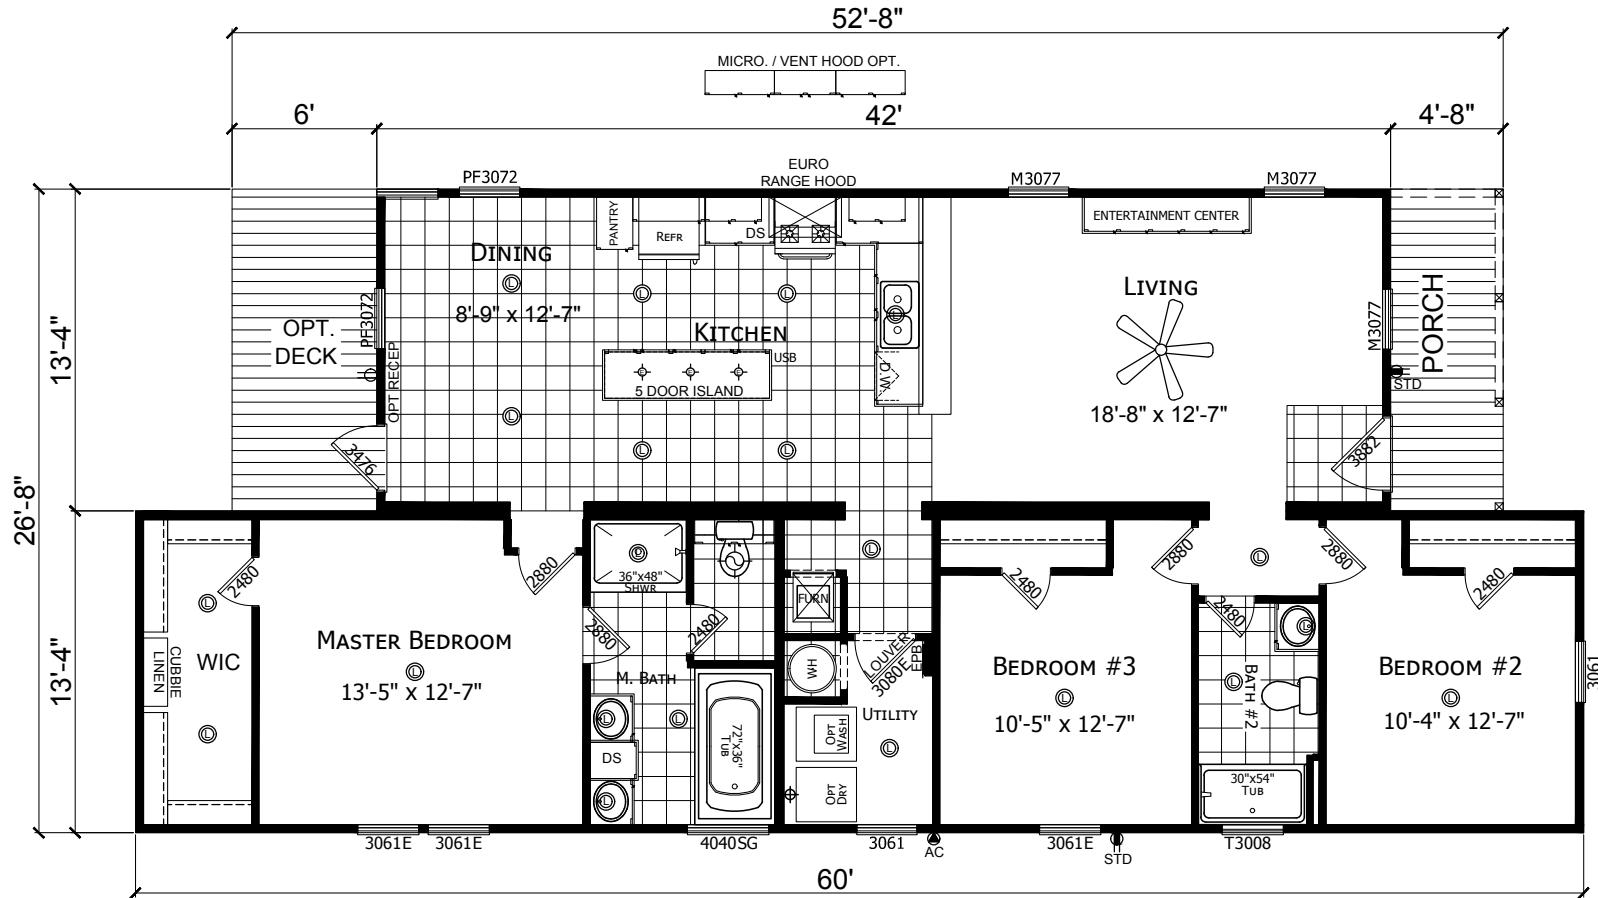

Baxter

Select Series - Multi Section by Champion Homes | Burleson, TX

1,360 SQ. FT. (Approximate) 3 Bedroom, 2 Bath

Last Updated: 6-14-21

FACTORY SELECT HOMES
4890 W. Main St.
Farmington, NM 87401

FSMobileHomes.com | 1-800-750-8802