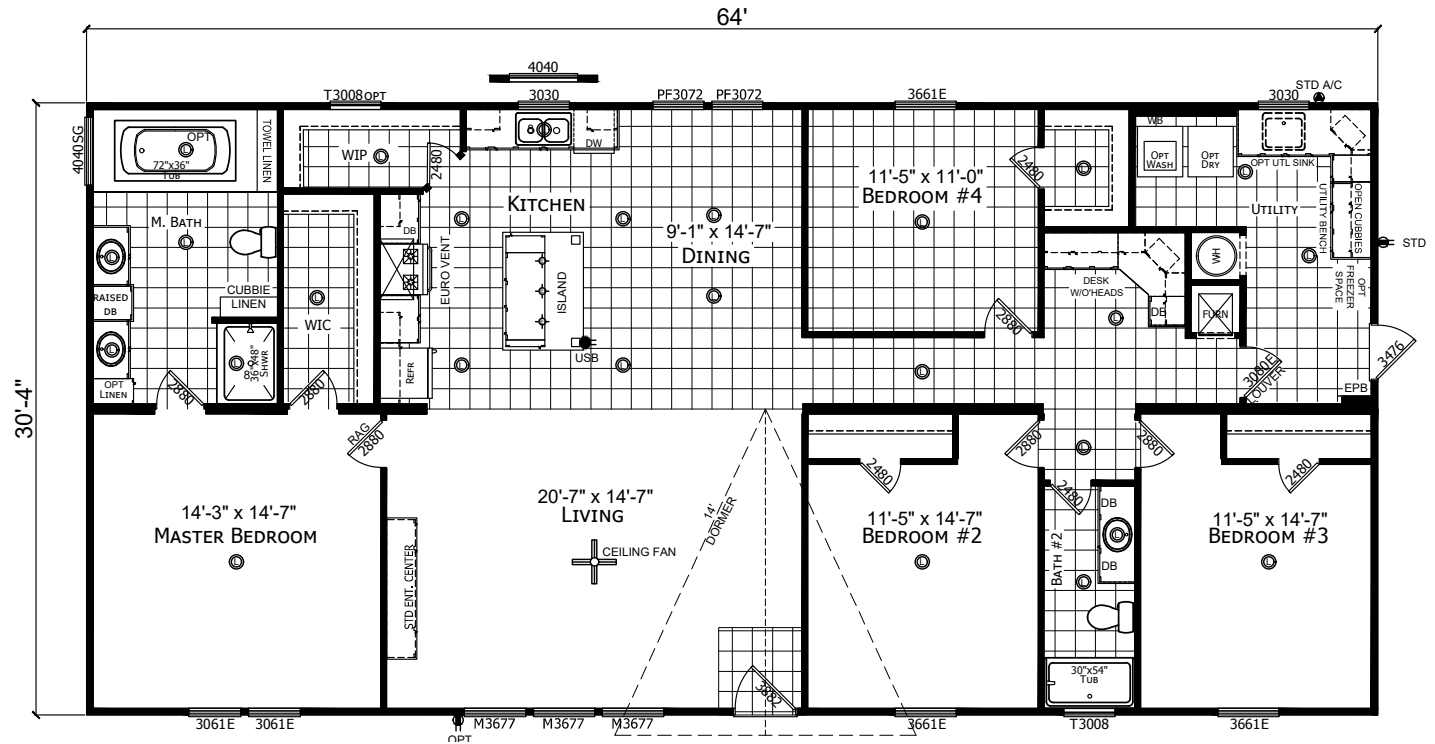

Barnsdale

Select Series - Multi Section by Champion Homes | Burleson, TX

1,941 SQ. FT. (Approximate) 3 Bedroom, 2 Bath

Last Updated: 6-14-21

FACTORY SELECT HOMES
4890 W. Main St.
Farmington, NM 87401

FSMobileHomes.com | 1-800-750-8802