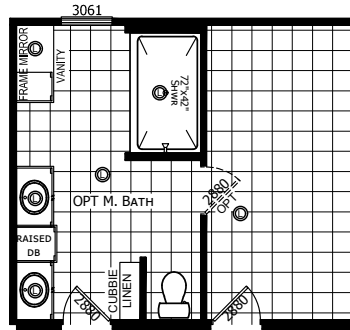

Barnsdale

Select Series - Multi Section by Champion Homes | Burleson, TX

1,941 SQ. FT. (Approximate) 3 Bedroom, 2 Bath

Last Updated: 6-14-21

FACTORY SELECT HOMES
4890 W. Main St.
Farmington, NM 87401

FSMobileHomes.com | 1-800-750-8802