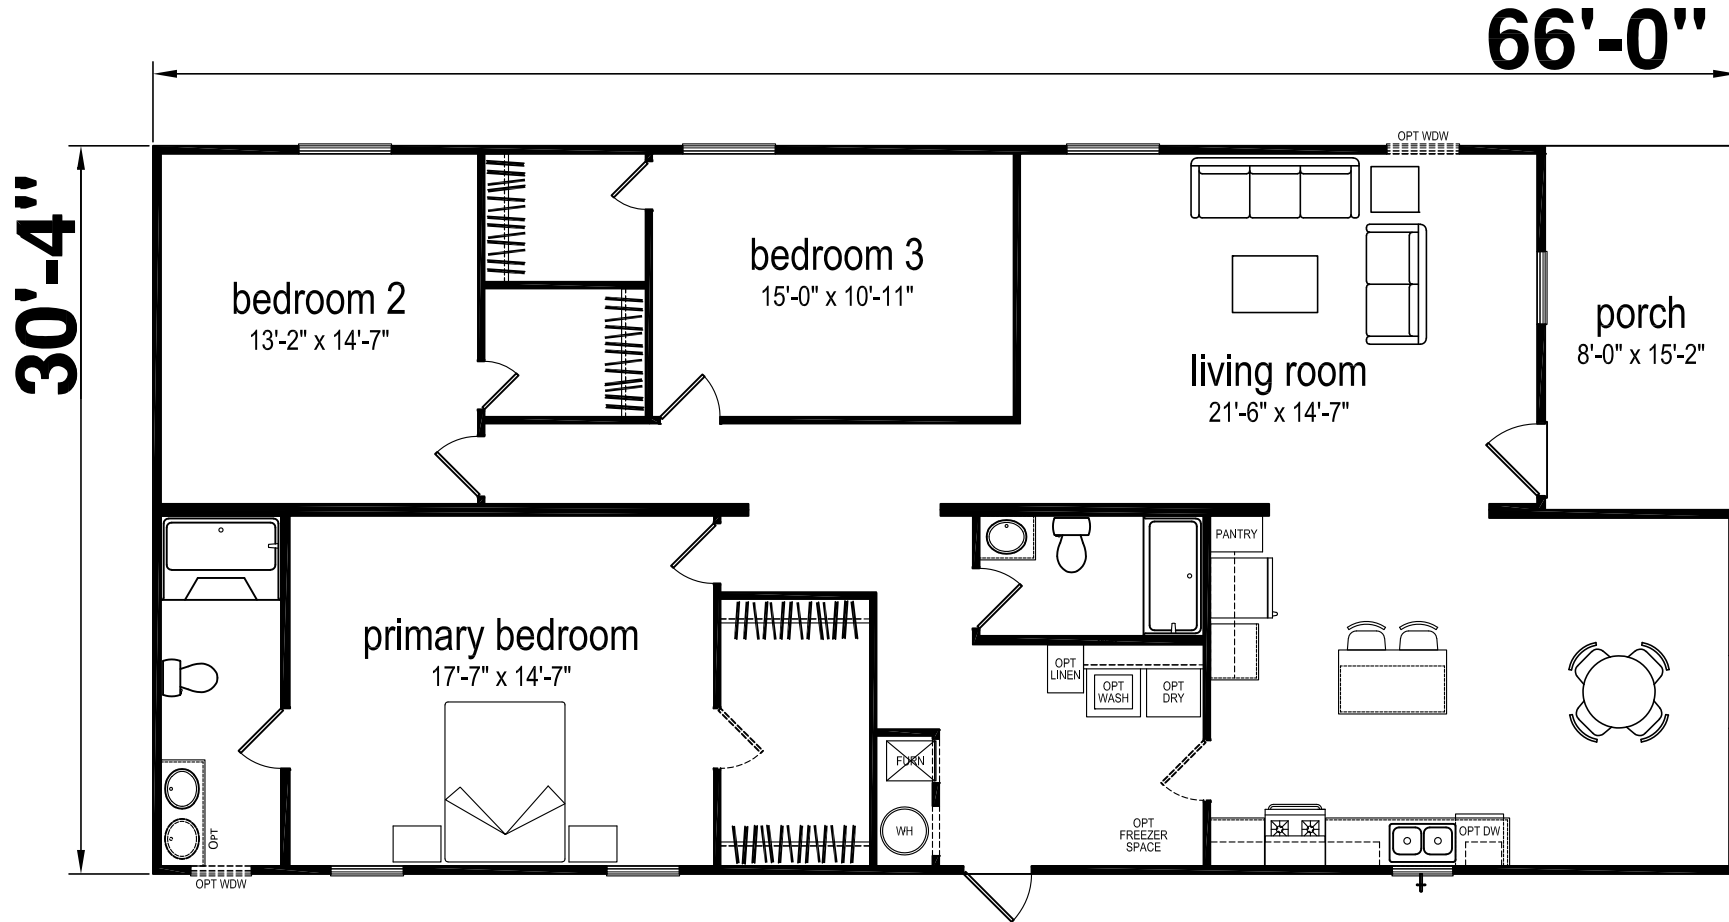

Bardwell

Prime Series

1699 SQ. FT. (Approximate) 3 Bedroom, 2 Bath

Last Updated: 10-3-24

FACTORY SELECT HOMES

4890 W. Main St.
Farmington, NM 87401

FSMobileHomes.com | 1-800-750-8802

IMPORTANT: Alta Cima Corp reserves the right to modify, cancel or substitute products or features of this event at any time without prior notice or obligation. Pictures and other promotional materials are representative and may depict or contain floor plans, square footages, elevations, options, upgrades, extra design features, decorations, floor coverings, specialty light fixtures, custom paint and wall coverings, window treatments, landscaping, sound and alarm systems, furnishings, appliances, and other designer/decorator features and amenities that are not included as part of the home and/or may not be available at all locations. Home, pricing and community information is subject to change, and homes to prior sale, at any time without notice or obligation. ©2020 Alta Cima Corp. All rights reserved.