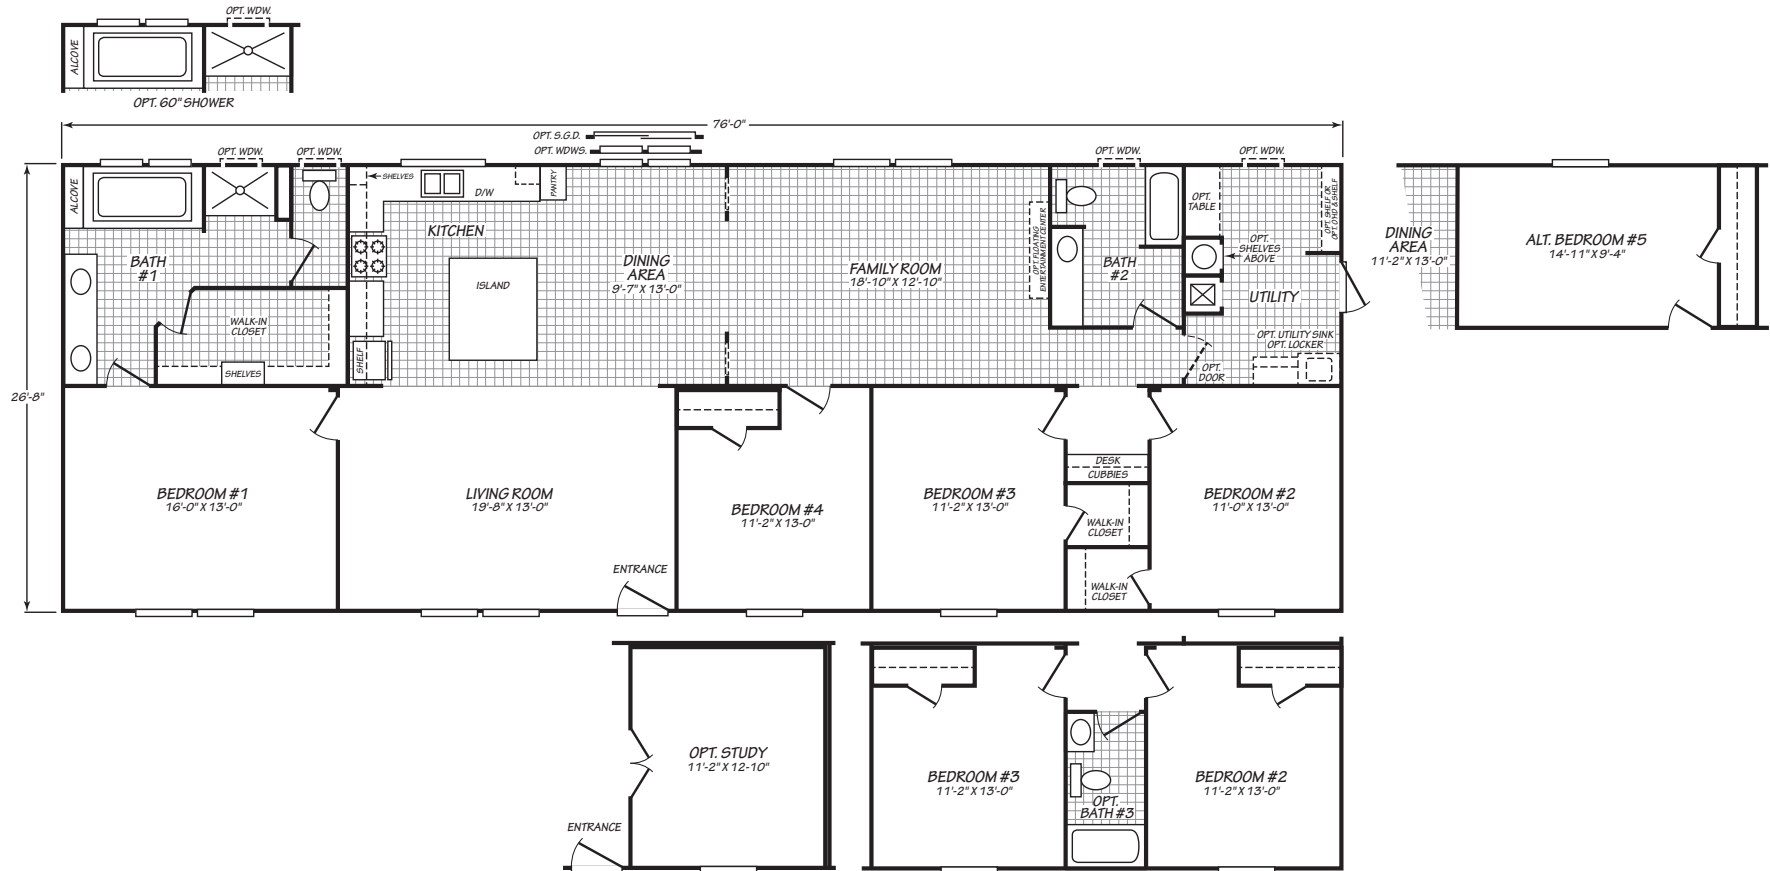

Arnett

Landmark Series

2,026 SQ. FT. (Approximate) 4 Bedroom, 2 Bath

Last Updated: 9-20-23

FACTORY SELECT HOMES
4890 W. Main St.
Farmington, NM 87401

FSMobileHomes.com | 1-800-750-8802

IMPORTANT: Alta Cima Corp reserves the right to modify, cancel or substitute products or features of this event at any time without prior notice or obligation. Pictures and other promotional materials are representative and may depict or contain floor plans, square footages, elevations, options, upgrades, extra design features, decorations, floor coverings, specialty light fixtures, custom paint and wall coverings, window treatments, landscaping, sound and alarm systems, furnishings, appliances, and other designer/decorator features and amenities that are not included as part of the home and/or may not be available at all locations. Home, pricing and community information is subject to change, and homes to prior sale, at any time without notice or obligation. ©2020 Alta Cima Corp. All rights reserved.