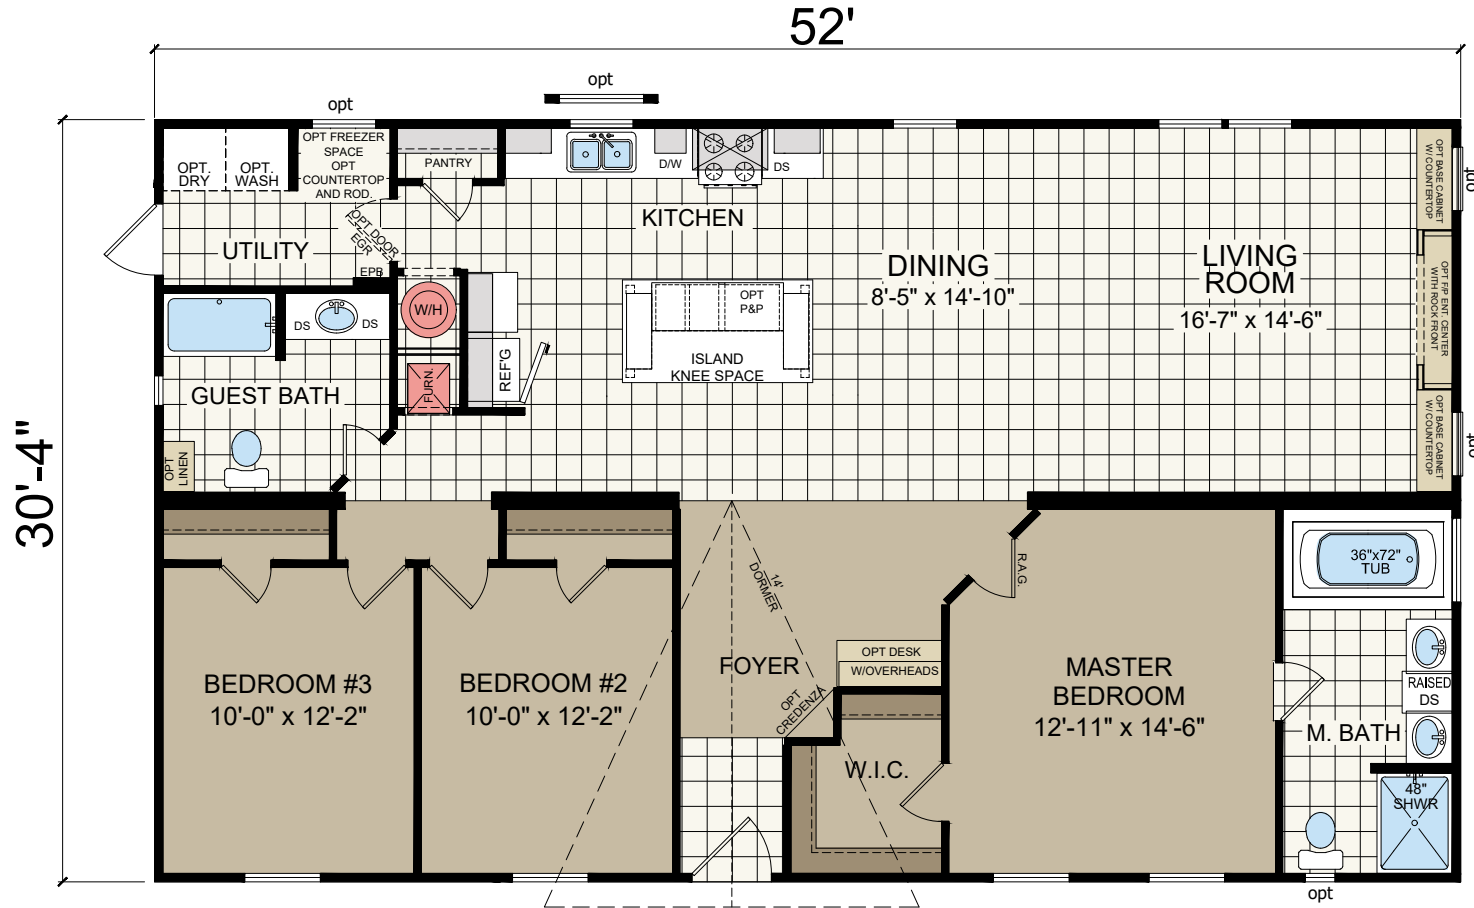

Amberly

Select Series - Multi Section by Champion Homes | Burleson, TX

1,577 SQ. FT. (Approximate) 2 Bedroom, 1 Bath

Last Updated: 6-14-21

FACTORY SELECT HOMES
4890 W. Main St.
Farmington, NM 87401

FSMobileHomes.com | 1-800-750-8802