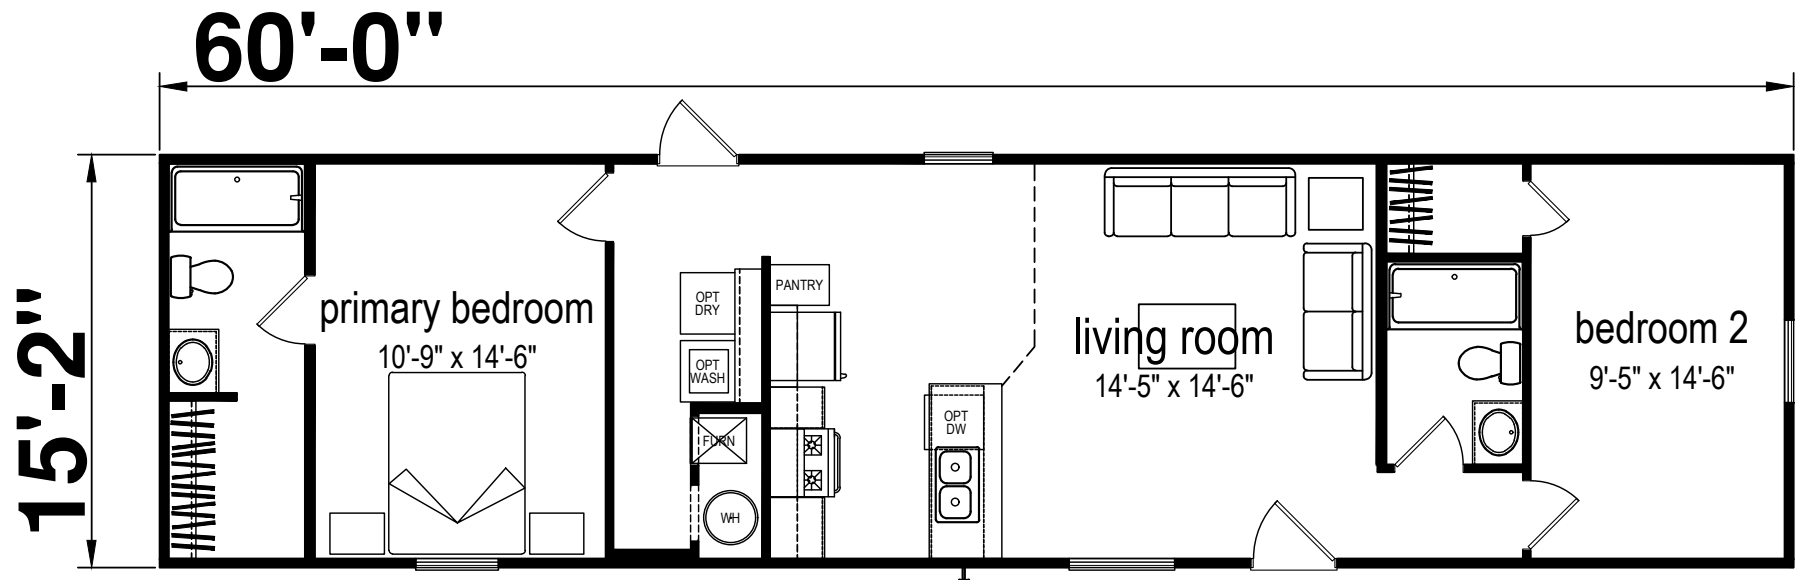

# Alturas

Prime Series

910 SQ. FT. (Approximate) 2 Bedroom, 2 Bath

Last Updated: 2-14-24

**FACTORY SELECT HOMES**  
4890 W. Main St.  
Farmington, NM 87401

**FSMobileHomes.com | 1-800-750-8802**

**IMPORTANT:** Alta Cima Corp reserves the right to modify, cancel or substitute products or features of this event at any time without prior notice or obligation. Pictures and other promotional materials are representative and may depict or contain floor plans, square footages, elevations, options, upgrades, extra design features, decorations, floor coverings, specialty light fixtures, custom paint and wall coverings, window treatments, landscaping, sound and alarm systems, furnishings, appliances, and other designer/decorator features and amenities that are not included as part of the home and/or may not be available at all locations. Home, pricing and community information is subject to change, and homes to prior sale, at any time without notice or obligation. ©2020 Alta Cima Corp. All rights reserved.