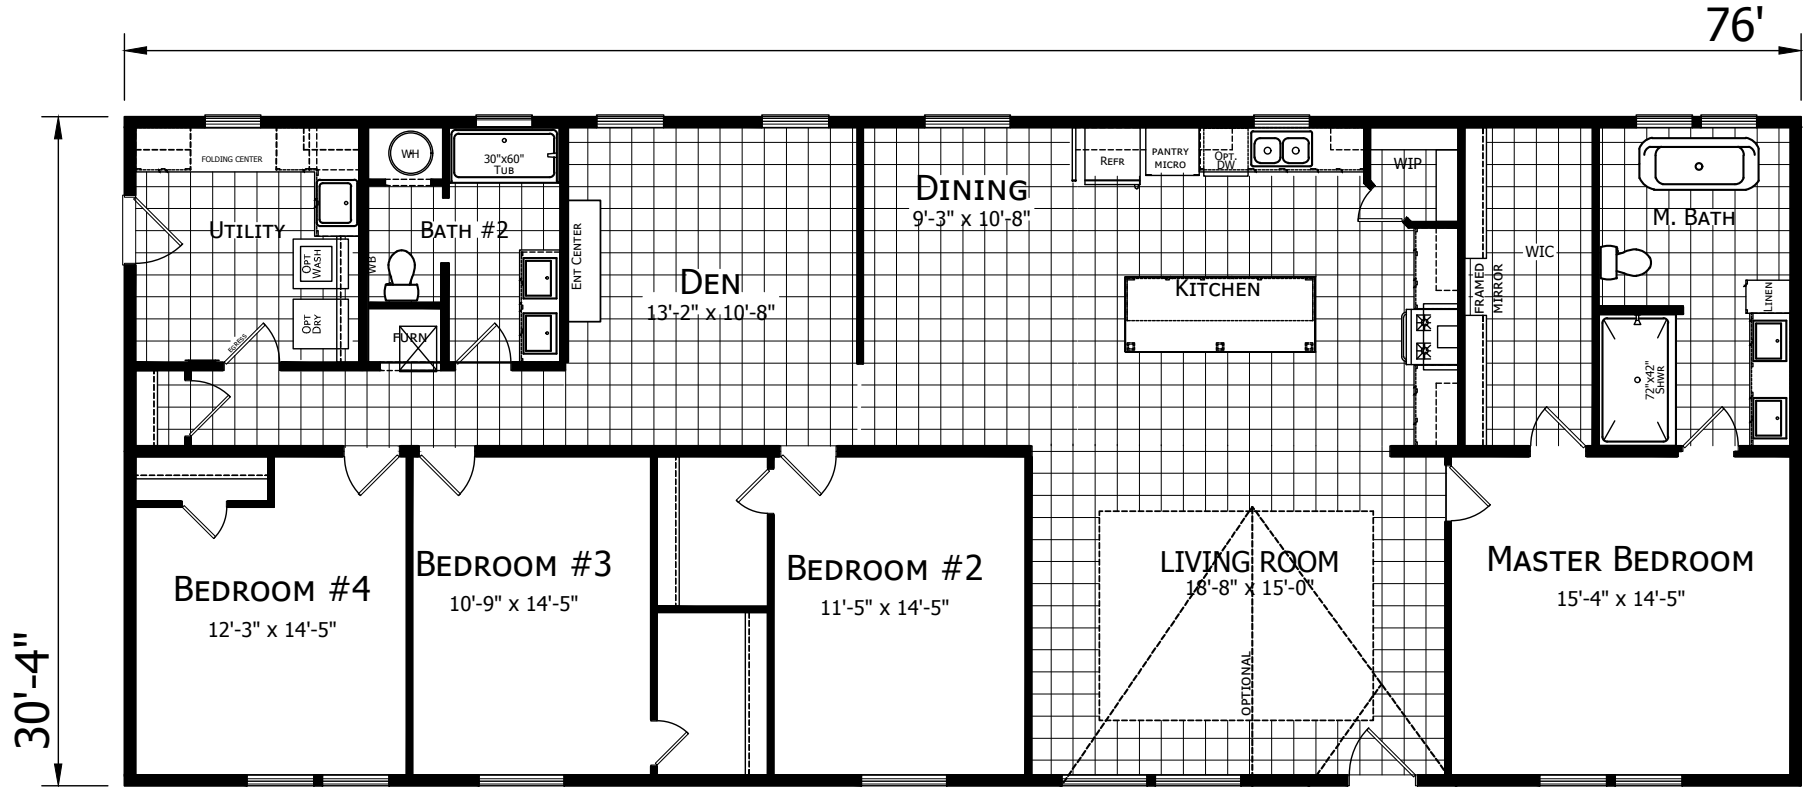

Wooten

Ascend Series by Champion Homes | Dresden, TN
 2,305 SQ. FT. (Approximate) 4 Bedroom, 2 Bath

Last Updated: 6-1-21

FACTORY SELECT HOMES
 535 Highway 35 South
 Carthage, MS 39051

FactoryDirectHousing.com | 1-800-965-9278