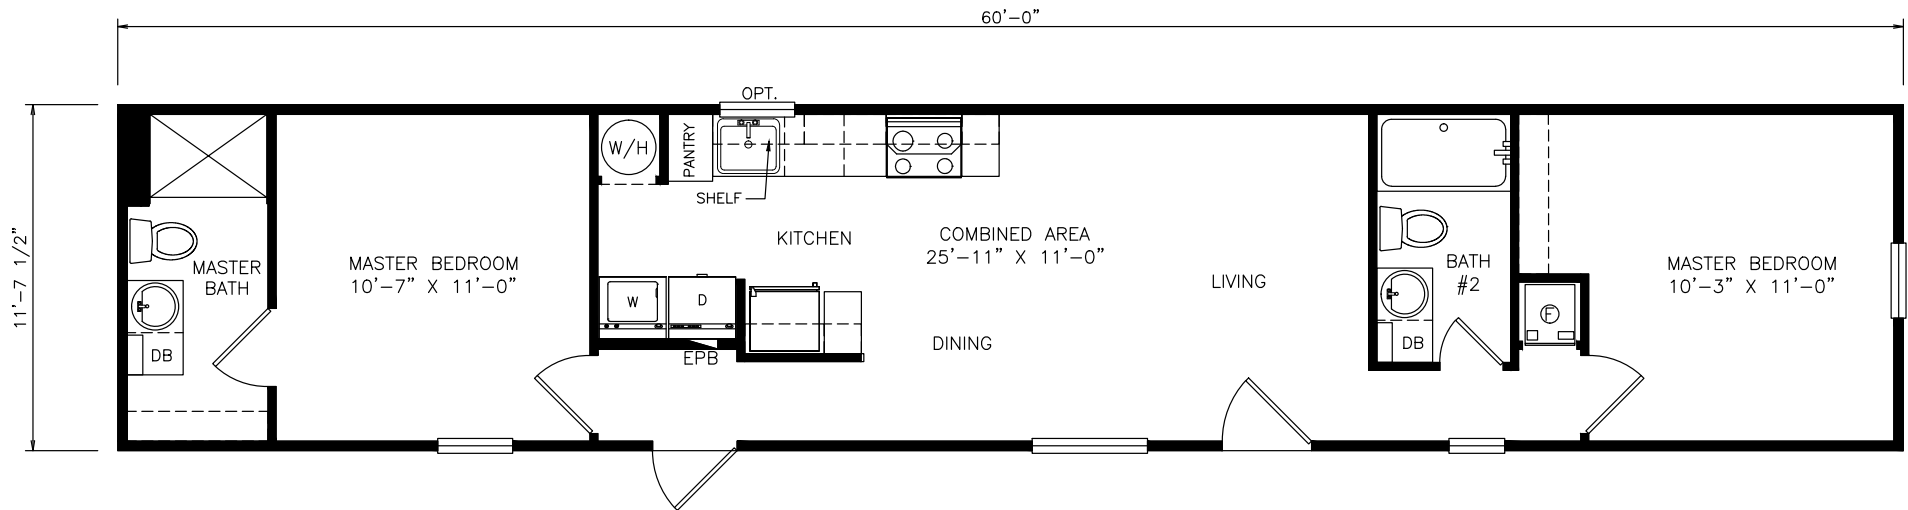

Tedford

Select Series

698 SQ. FT. (Approximate) 2 Bedroom, 2 Bath

Last Updated: 11-5-21

FACTORY SELECT HOMES

535 Highway 35 South
Carthage, MS 39051

FactoryDirectHousing.com | 1-800-965-9278

IMPORTANT: Alta Cima Corp reserves the right to modify, cancel or substitute products or features of this event at any time without prior notice or obligation. Pictures and other promotional materials are representative and may depict or contain floor plans, square footages, elevations, options, upgrades, extra design features, decorations, floor coverings, specialty light fixtures, custom paint and wall coverings, window treatments, landscaping, sound and alarm systems, furnishings, appliances, and other designer/decorator features and amenities that are not included as part of the home and/or may not be available at all locations. Home, pricing and community information is subject to change, and homes to prior sale, at any time without notice or obligation. ©2020 Alta Cima Corp. All rights reserved.