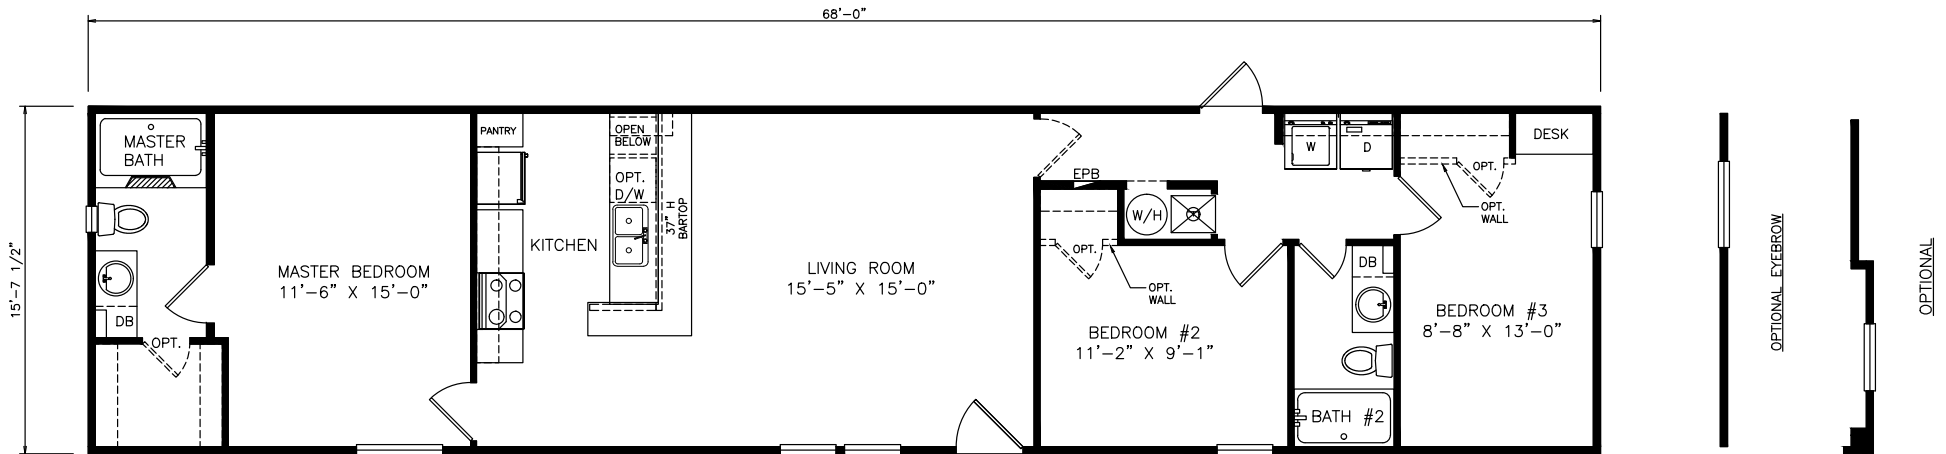

# Roxie

Classic Series

1,068 SQ. FT. (Approximate) 3 Bedroom, 2 Bath

Last Updated: 11-4-21

**FACTORY SELECT HOMES**

535 Highway 35 South  
Carthage, MS 39051

**FactoryDirectHousing.com | 1-800-965-9278**

**IMPORTANT:** Alta Cima Corp reserves the right to modify, cancel or substitute products or features of this event at any time without prior notice or obligation. Pictures and other promotional materials are representative and may depict or contain floor plans, square footages, elevations, options, upgrades, extra design features, decorations, floor coverings, specialty light fixtures, custom paint and wall coverings, window treatments, landscaping, sound and alarm systems, furnishings, appliances, and other designer/decorator features and amenities that are not included as part of the home and/or may not be available at all locations. Home, pricing and community information is subject to change, and homes to prior sale, at any time without notice or obligation. ©2020 Alta Cima Corp. All rights reserved.