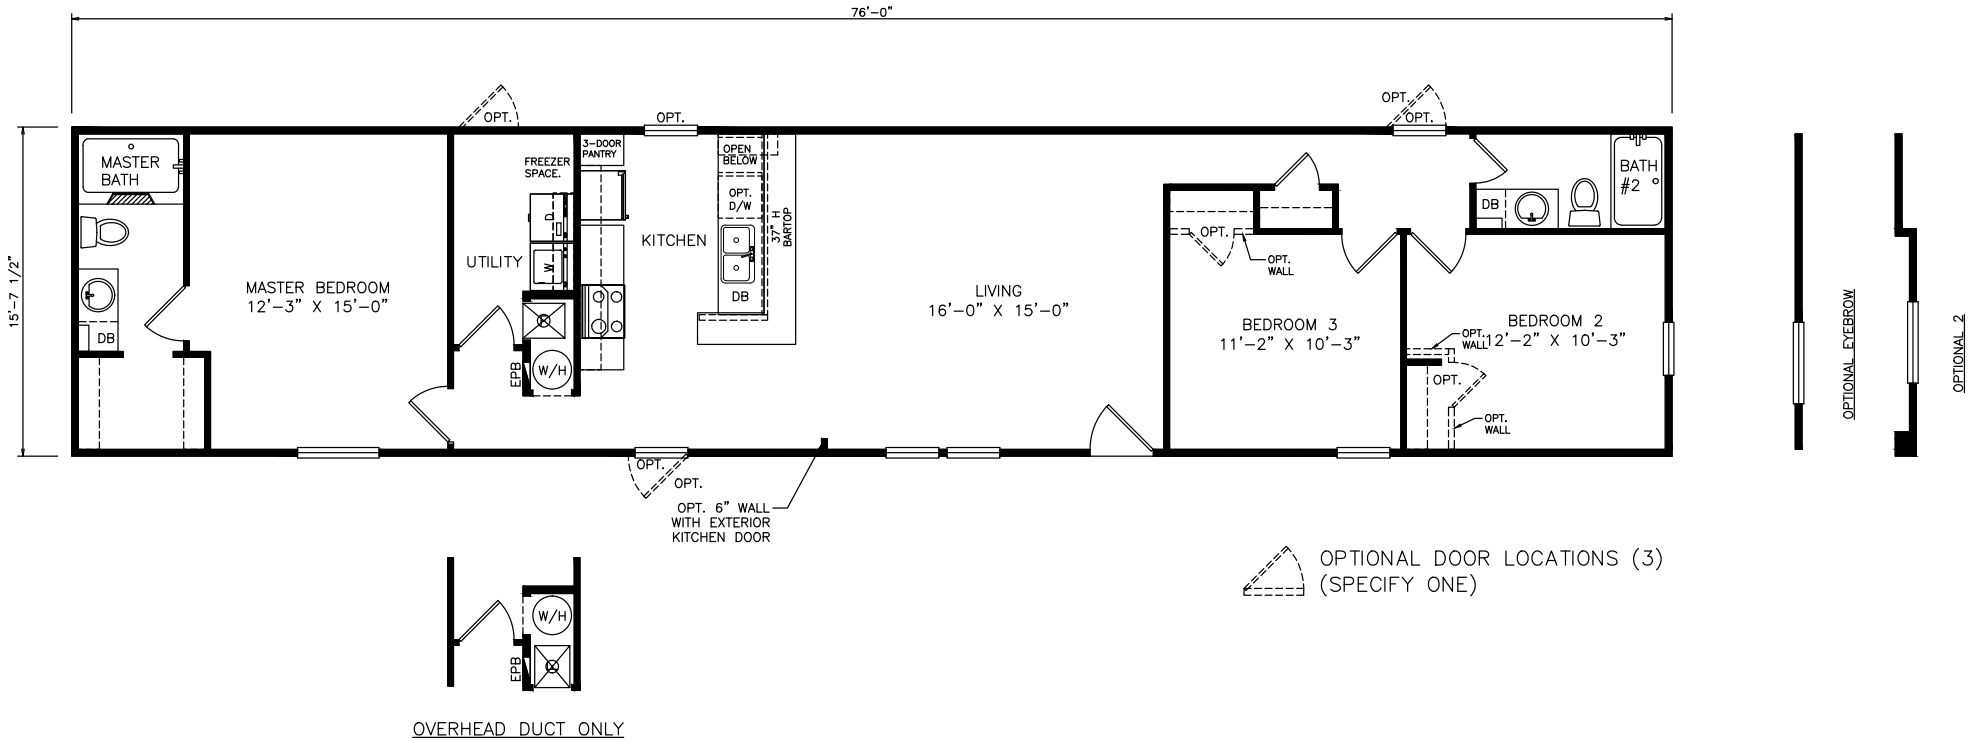

Presley

Classic Series

1,193 SQ. FT. (Approximate) 3 Bedroom, 2 Bath

Last Updated: 11-4-21

FACTORY SELECT HOMES

535 Highway 35 South
Carthage, MS 39051

FactoryDirectHousing.com | 1-800-965-9278

IMPORTANT: Alta Cima Corp reserves the right to modify, cancel or substitute products or features of this event at any time without prior notice or obligation. Pictures and other promotional materials are representative and may depict or contain floor plans, square footages, elevations, options, upgrades, extra design features, decorations, floor coverings, specialty light fixtures, custom paint and wall coverings, window treatments, landscaping, sound and alarm systems, furnishings, appliances, and other designer/decorator features and amenities that are not included as part of the home and/or may not be available at all locations. Home, pricing and community information is subject to change, and homes to prior sale, at any time without notice or obligation. ©2020 Alta Cima Corp. All rights reserved.