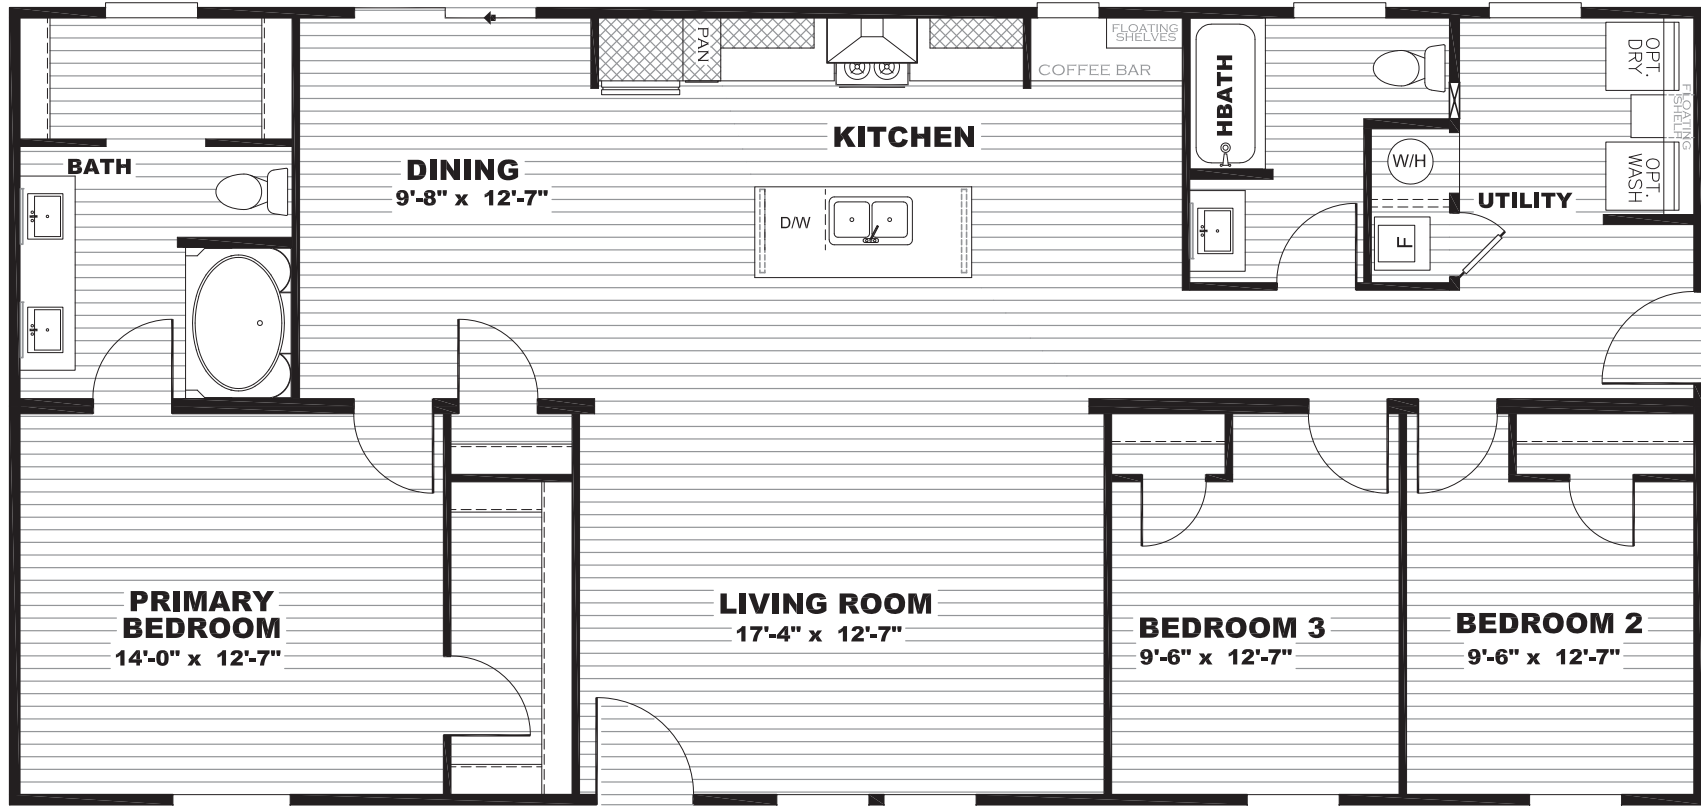

# Pickens

Epic Collection Series

1,475 SQ. FT. (Approximate) 3 Bedroom, 2 Bath

Last Updated: 6-23-23