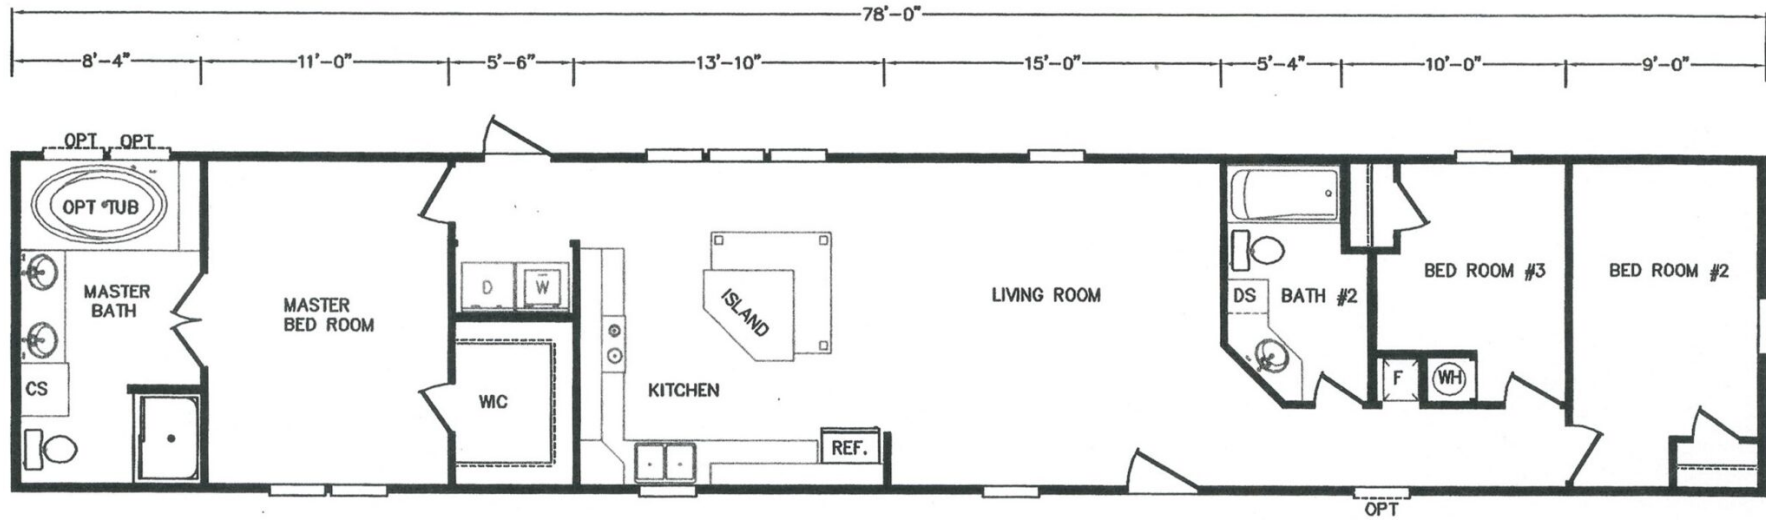

Olive Branch

MD Series - Single Sections

1,170 SQ. FT. (Approximate) 3 Bedroom, 2 Bath

Last Updated: 2-23-24

FACTORY SELECT HOMES

535 Highway 35 South
Carthage, MS 39051

FactoryDirectHousing.com | 1-800-965-9278