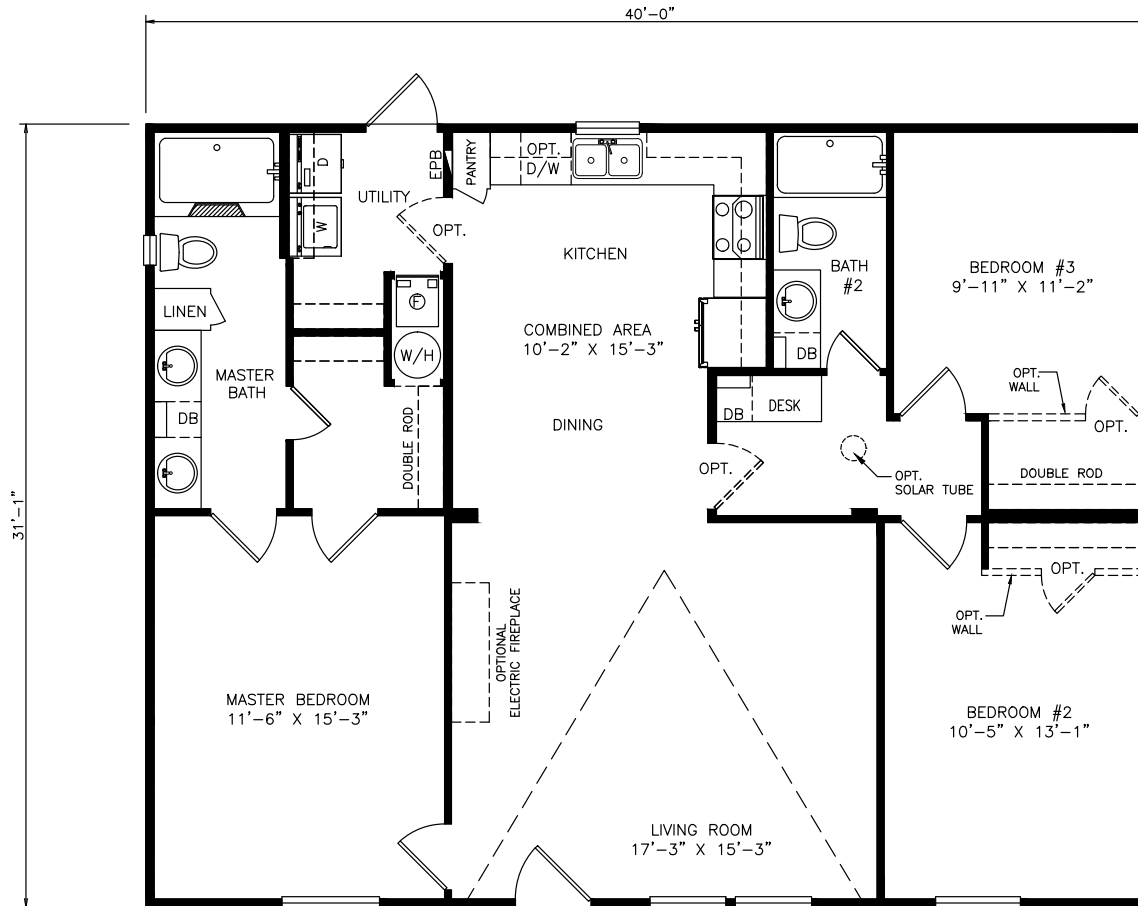

# Moody

Select Series

1,248 SQ. FT. (Approximate) 3 Bedroom, 2 Bath

Last Updated: 11-5-21

**FACTORY SELECT HOMES**

535 Highway 35 South  
Carthage, MS 39051

**FactoryDirectHousing.com | 1-800-965-9278**

**IMPORTANT:** Alta Cima Corp reserves the right to modify, cancel or substitute products or features of this event at any time without prior notice or obligation. Pictures and other promotional materials are representative and may depict or contain floor plans, square footages, elevations, options, upgrades, extra design features, decorations, floor coverings, specialty light fixtures, custom paint and wall coverings, window treatments, landscaping, sound and alarm systems, furnishings, appliances, and other designer/decorator features and amenities that are not included as part of the home and/or may not be available at all locations. Home, pricing and community information is subject to change, and homes to prior sale, at any time without notice or obligation. ©2020 Alta Cima Corp. All rights reserved.