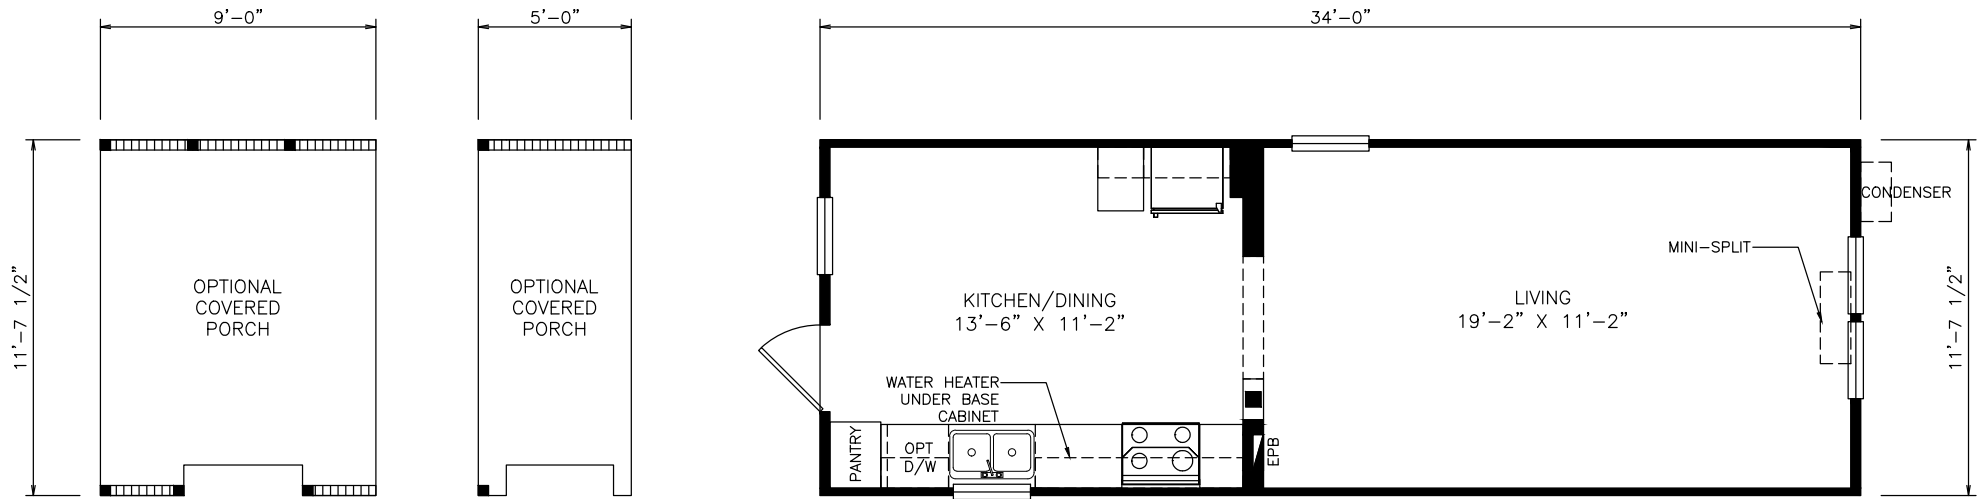

Lumpkin

Select Series

399 SQ. FT. (Approximate) 1 Bedroom, 1 Bath

Last Updated: 11-5-21

FACTORY SELECT HOMES

535 Highway 35 South
Carthage, MS 39051

FactoryDirectHousing.com | 1-800-965-9278

IMPORTANT: Alta Cima Corp reserves the right to modify, cancel or substitute products or features of this event at any time without prior notice or obligation. Pictures and other promotional materials are representative and may depict or contain floor plans, square footages, elevations, options, upgrades, extra design features, decorations, floor coverings, specialty light fixtures, custom paint and wall coverings, window treatments, landscaping, sound and alarm systems, furnishings, appliances, and other designer/decorator features and amenities that are not included as part of the home and/or may not be available at all locations. Home, pricing and community information is subject to change, and homes to prior sale, at any time without notice or obligation. ©2020 Alta Cima Corp. All rights reserved.