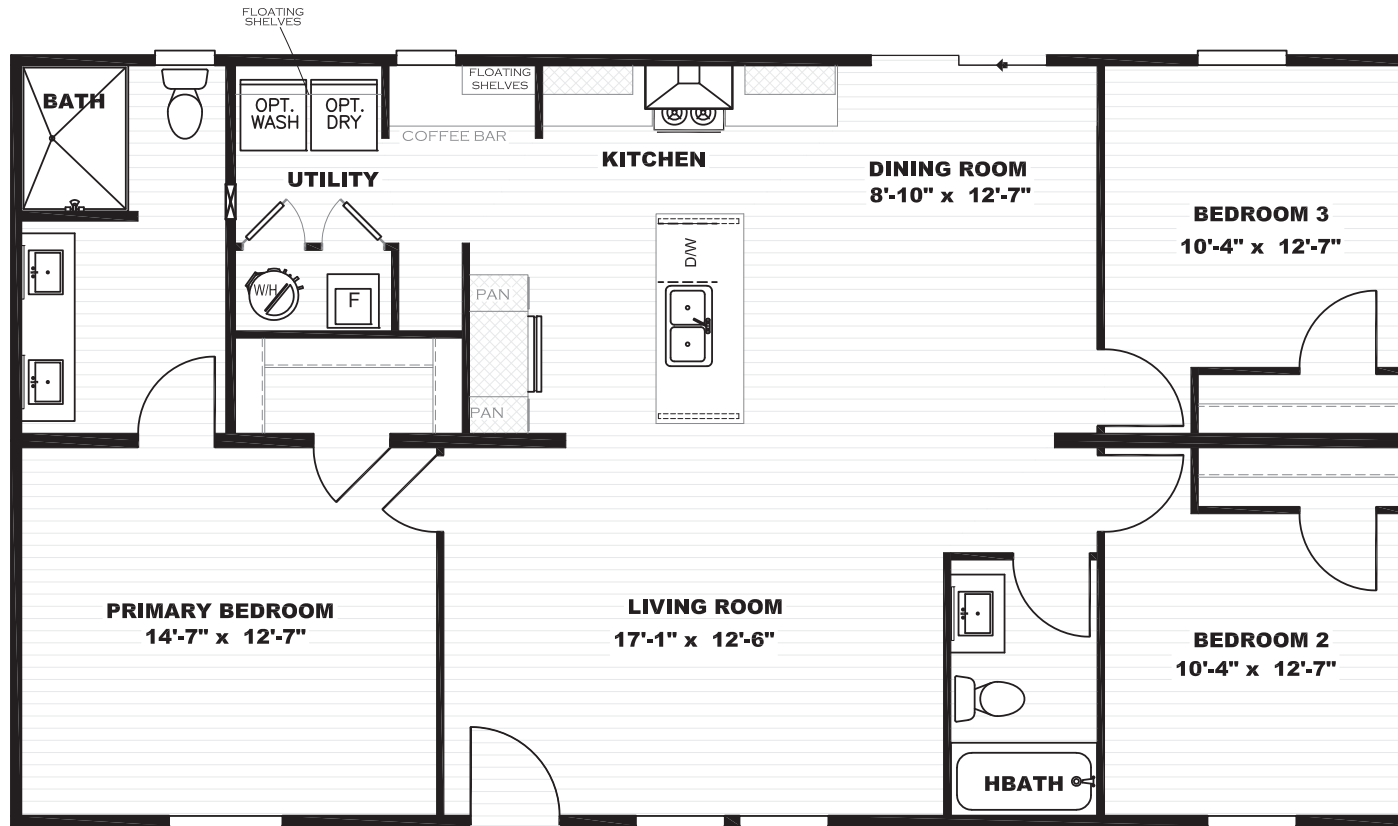

Lenswood

Epic Collection Series

1,264 SQ. FT. (Approximate) 3 Bedroom, 2 Bath

Last Updated: 6-23-23

FACTORY SELECT HOMES

535 Highway 35 South
Carthage, MS 39051

COLONIAL FRONT EXTERIOR ELEVATION TREATMENT

FactoryDirectHousing.com | 1-800-965-9278