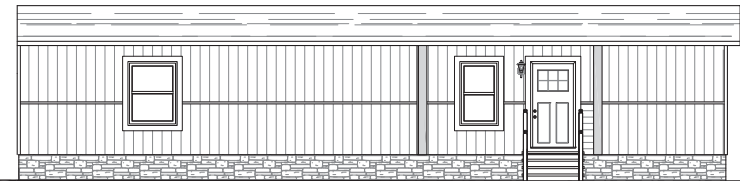

Langenburg

Epic Collection Series

840 SQ. FT. (Approximate) 2 Bedroom, 2 Bath

Last Updated: 6-23-23

SMART PANEL SOUTHERN RANCH FRONT EXTERIOR ELEVATION TREATMENT

FACTORY SELECT HOMES

535 Highway 35 South
Carthage, MS 39051