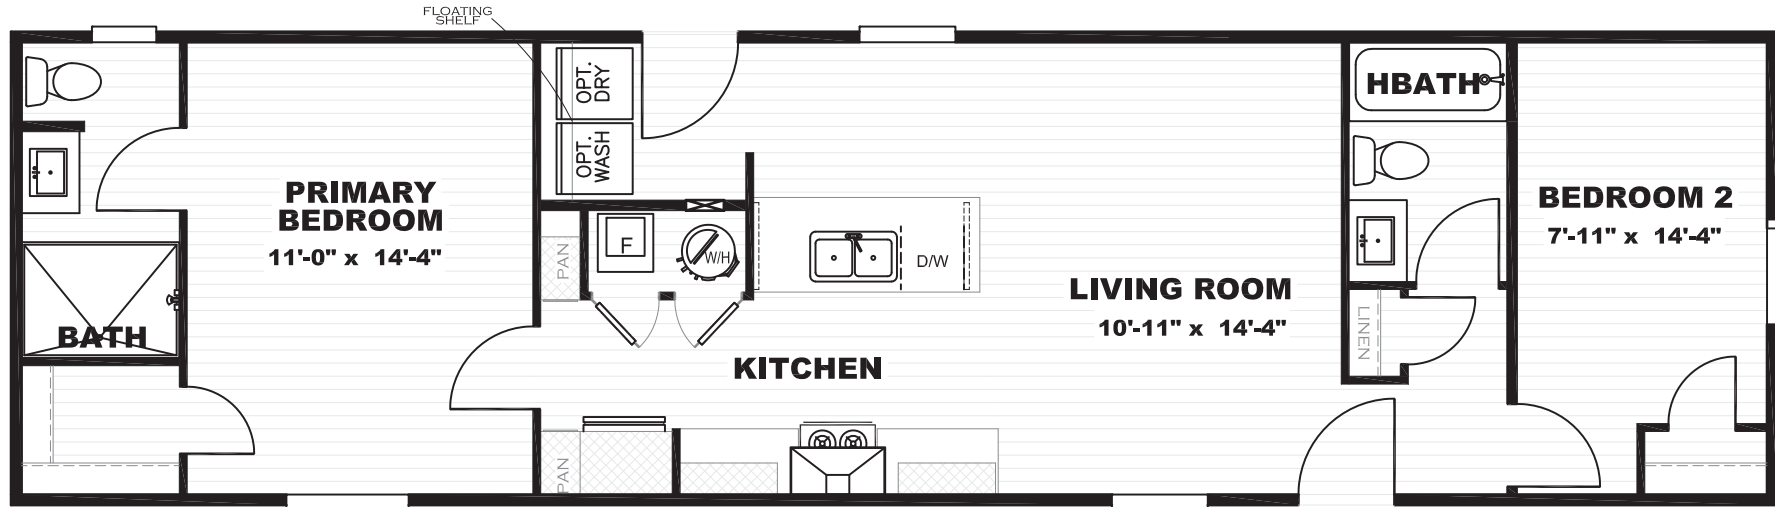

Langenburg

Epic Collection Series

840 SQ. FT. (Approximate) 2 Bedroom, 2 Bath

Last Updated: 6-23-23

SMART PANEL SOUTHERN RANCH FRONT EXTERIOR ELEVATION TREATMENT

FACTORY SELECT HOMES

535 Highway 35 South
Carthage, MS 39051