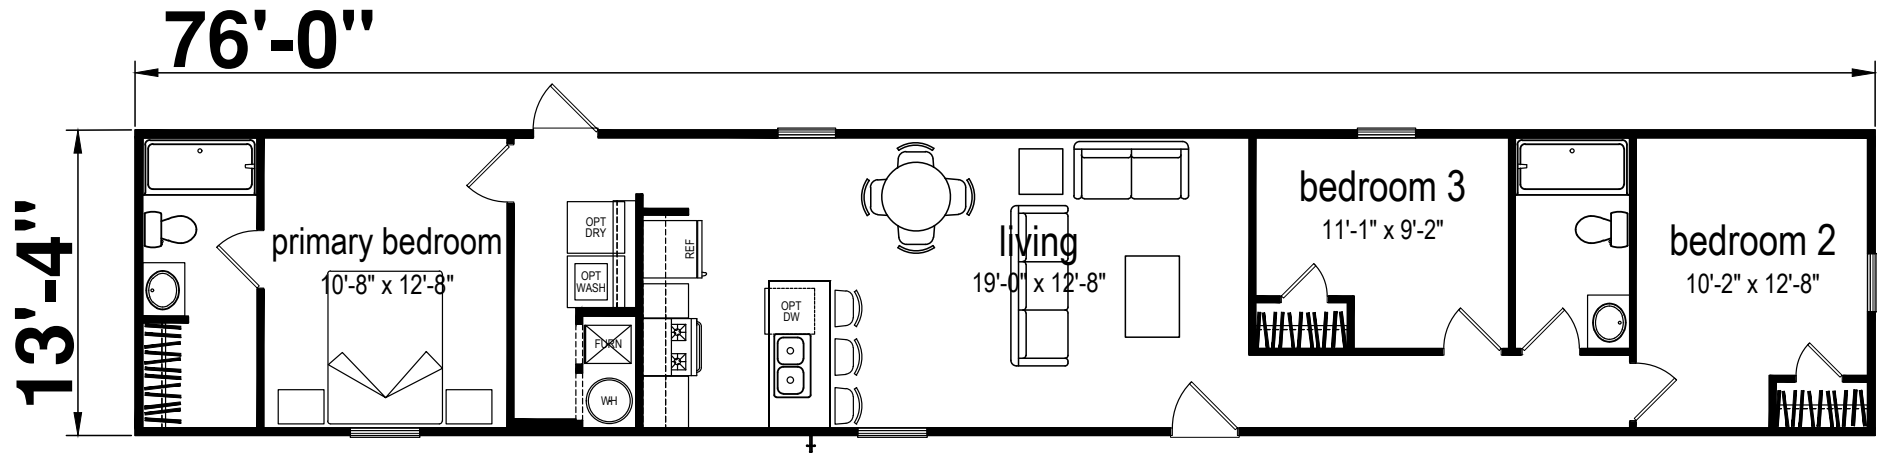

Kenneth

Prime Series by Champion Homes | Benton, KY

1,013 SQ. FT. (Approximate) 3 Bedroom, 2 Bath

Last Updated: 8-22-23

FACTORY SELECT HOMES

535 Highway 35 South
Carthage, MS 39051

FactoryDirectHousing.com | 1-800-965-9278