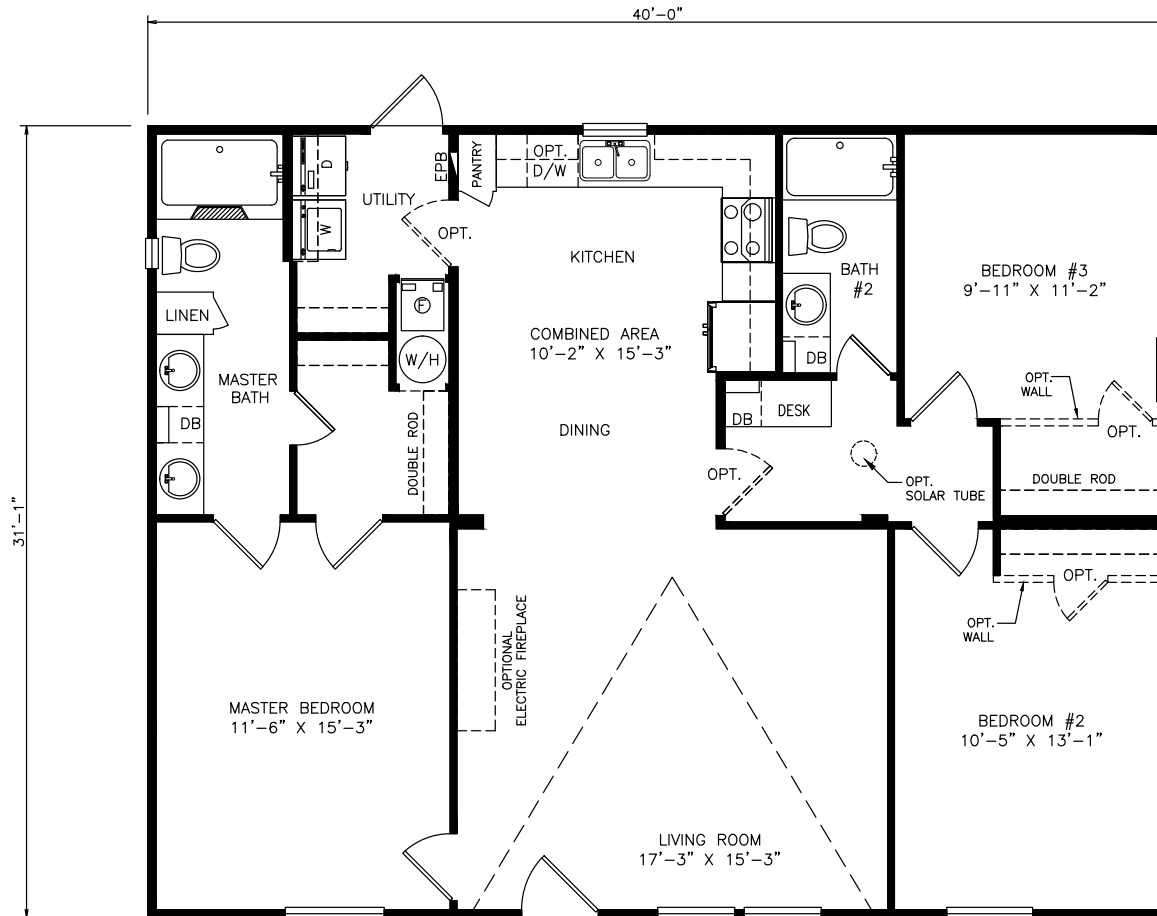

Hargis

Classic Series

1,248 SQ. FT. (Approximate) 3 Bedroom, 2 Bath

Last Updated: 11-4-21

FACTORY SELECT HOMES

535 Highway 35 South
Carthage, MS 39051

FactoryDirectHousing.com | 1-800-965-9278

IMPORTANT: Alta Cima Corp reserves the right to modify, cancel or substitute products or features of this event at any time without prior notice or obligation. Pictures and other promotional materials are representative and may depict or contain floor plans, square footages, elevations, options, upgrades, extra design features, decorations, floor coverings, specialty light fixtures, custom paint and wall coverings, window treatments, landscaping, sound and alarm systems, furnishings, appliances, and other designer/decorator features and amenities that are not included as part of the home and/or may not be available at all locations. Home, pricing and community information is subject to change, and homes to prior sale, at any time without notice or obligation. ©2020 Alta Cima Corp. All rights reserved.