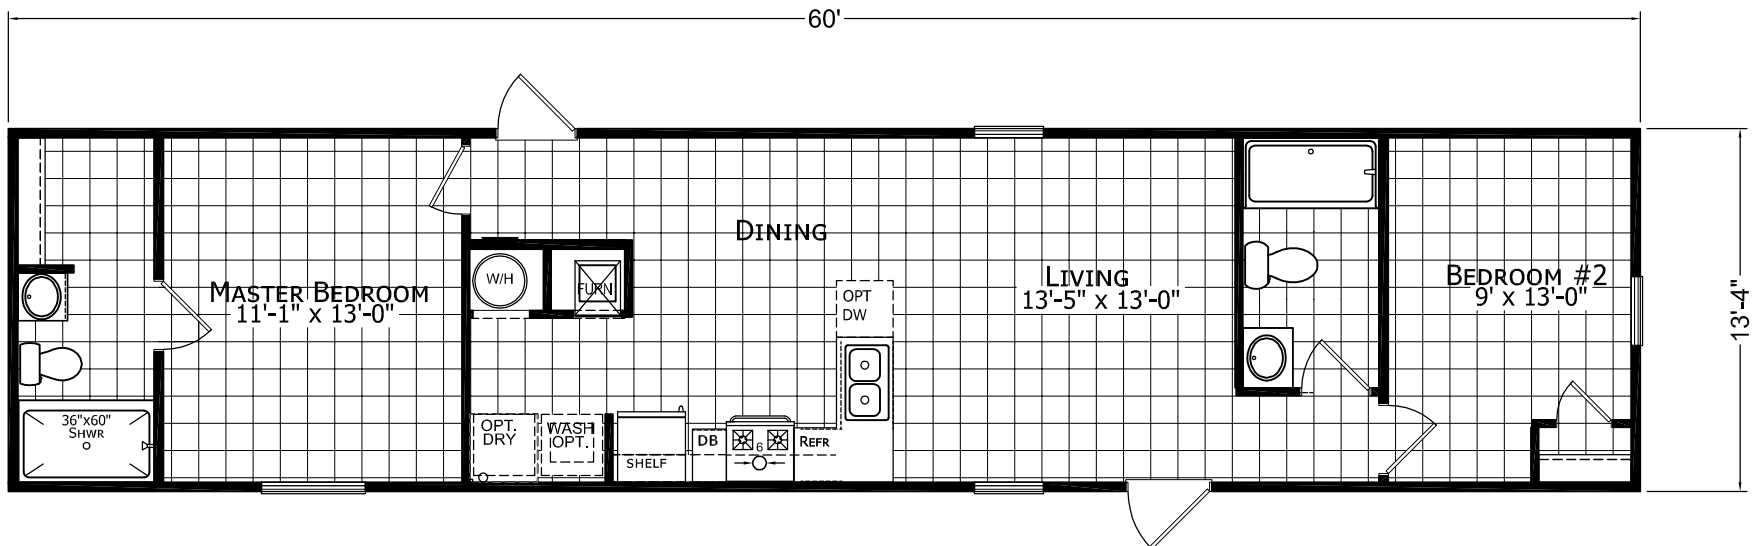

Copper Sky

Commonwealth Series by Champion Homes | Dresden, TN

912 SQ. FT. (Approximate) 2 Bedroom, 2 Bath

Last Updated: 6-1-21

FACTORY SELECT HOMES

535 Highway 35 South
Carthage, MS 39051

FactoryDirectHousing.com | 1-800-965-9278