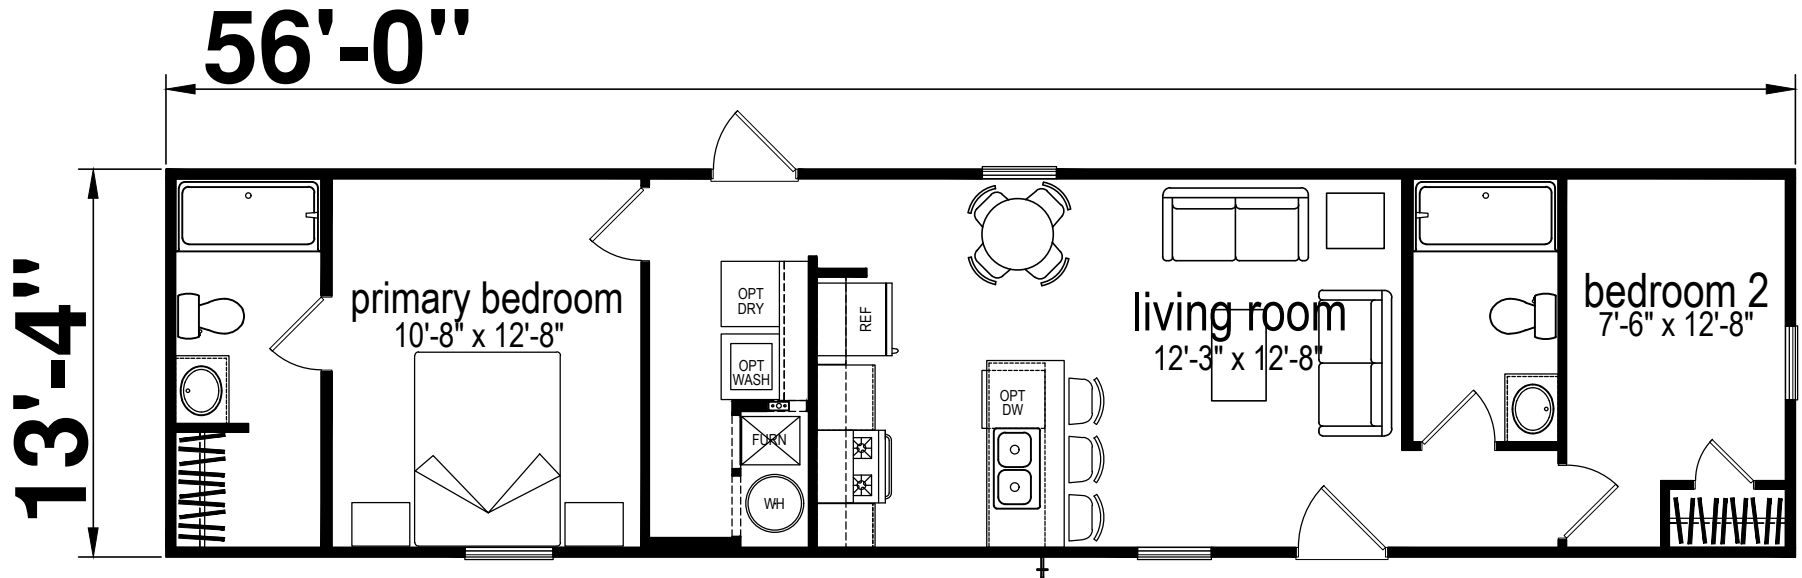

Carla Vista

Prime Series by Champion Homes | Benton, KY

747 SQ. FT. (Approximate) 2 Bedroom, 2 Baths

Last Updated: 8-22-23

FACTORY SELECT HOMES

535 Highway 35 South
Carthage, MS 39051

FactoryDirectHousing.com | 1-800-965-9278