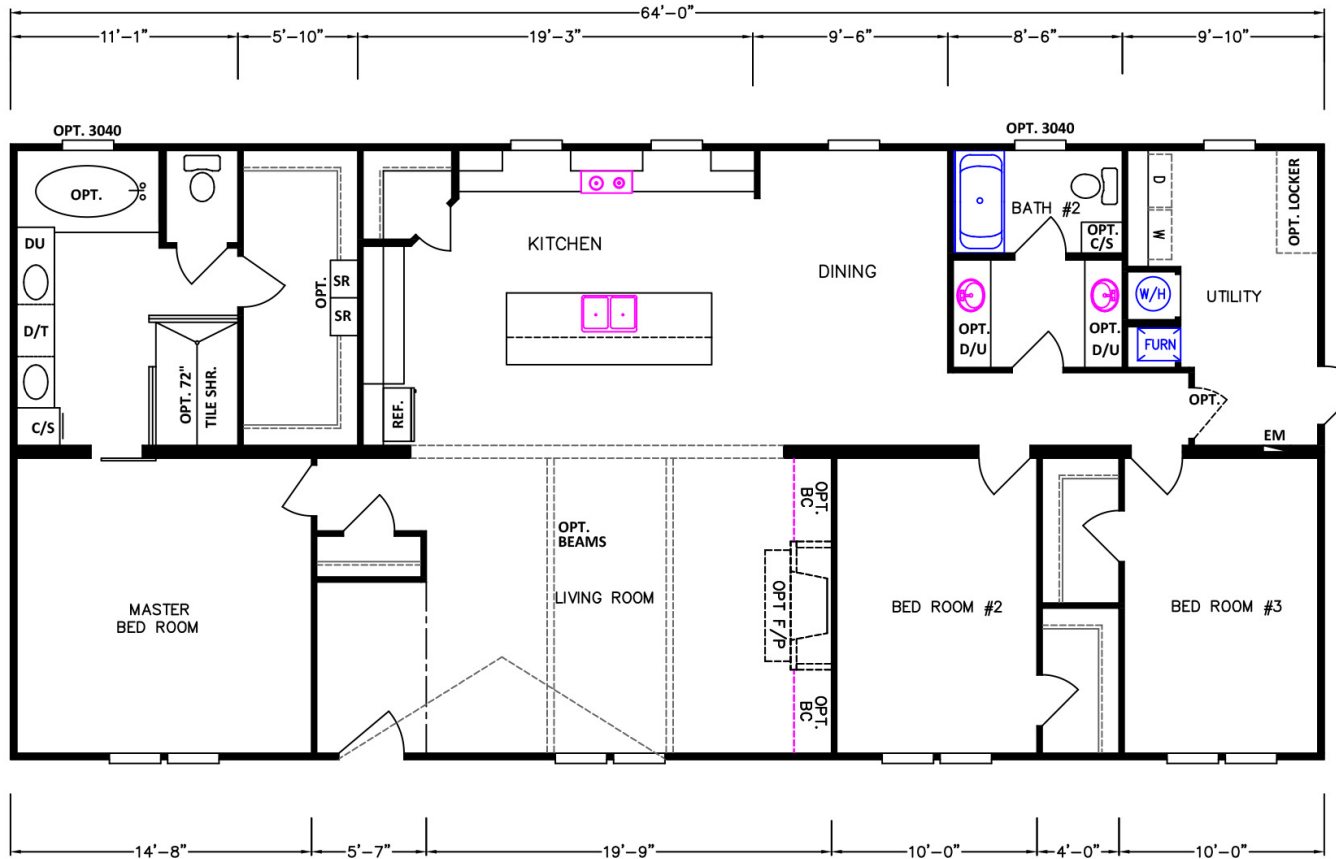

# Biloxi

MD Series

1,920 SQ. FT. (Approximate) 3 Bedroom, 2 Bath

Last Updated: 2-23-24