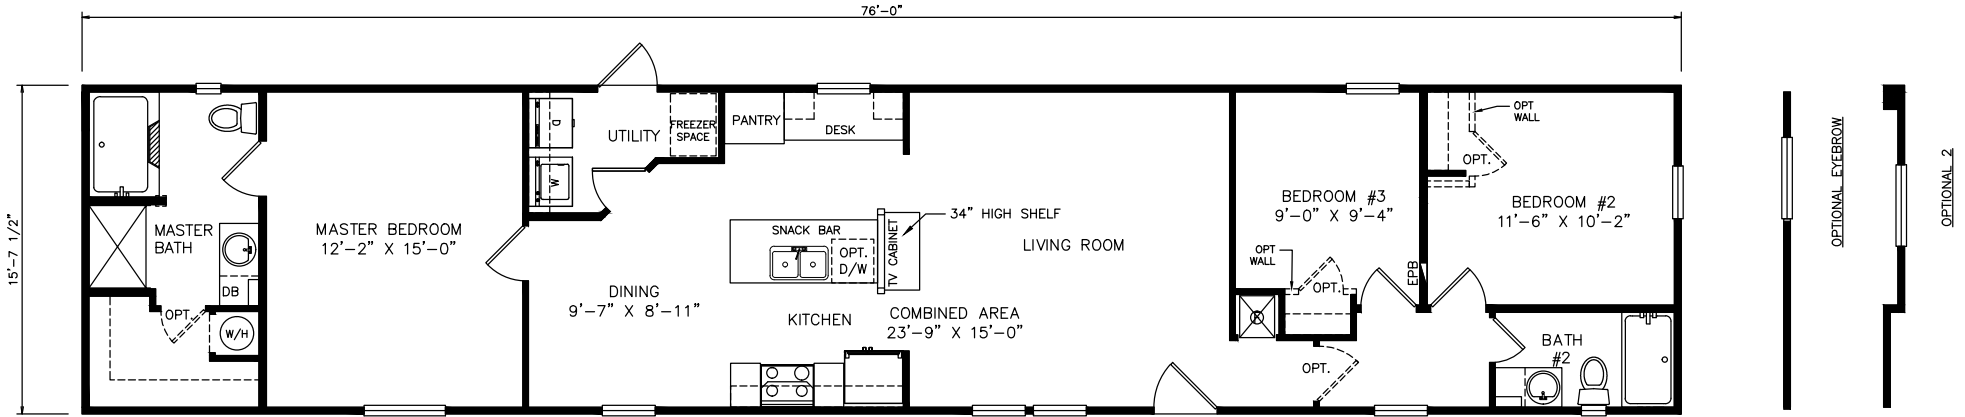

Belhaven

Classic Series

1,193 SQ. FT. (Approximate) 3 Bedroom, 2 Bath

Last Updated: 11-4-21

FACTORY SELECT HOMES

535 Highway 35 South
Carthage, MS 39051

FactoryDirectHousing.com | 1-800-965-9278

IMPORTANT: Alta Cima Corp reserves the right to modify, cancel or substitute products or features of this event at any time without prior notice or obligation. Pictures and other promotional materials are representative and may depict or contain floor plans, square footages, elevations, options, upgrades, extra design features, decorations, floor coverings, specialty light fixtures, custom paint and wall coverings, window treatments, landscaping, sound and alarm systems, furnishings, appliances, and other designer/decorator features and amenities that are not included as part of the home and/or may not be available at all locations. Home, pricing and community information is subject to change, and homes to prior sale, at any time without notice or obligation. ©2020 Alta Cima Corp. All rights reserved.