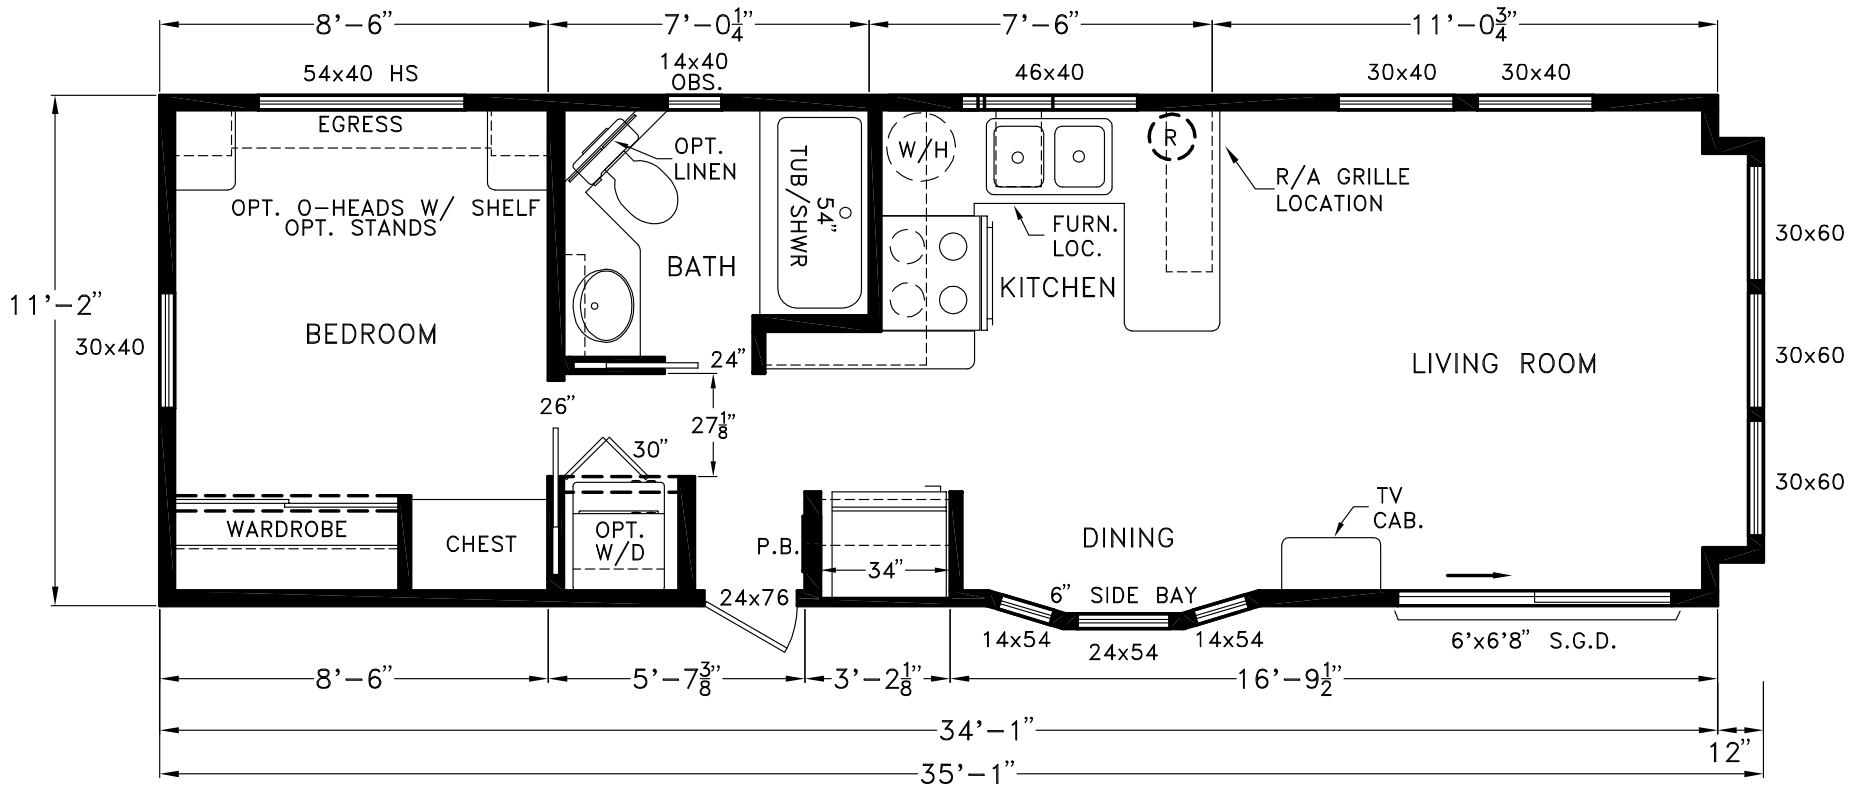

Wicaster

Seashore Cottage Series (ANSI Park Model)

FactorySelectHomes

1 Bedroom, 1 Bath
Approx. 399 Sq. Ft.

Last Updated: 9-24-18

FactorySelectHomes

19280 Cortez Blvd.
Brooksville, FL 34601
1-800-716-6337

www.FactorySelectHomes.com