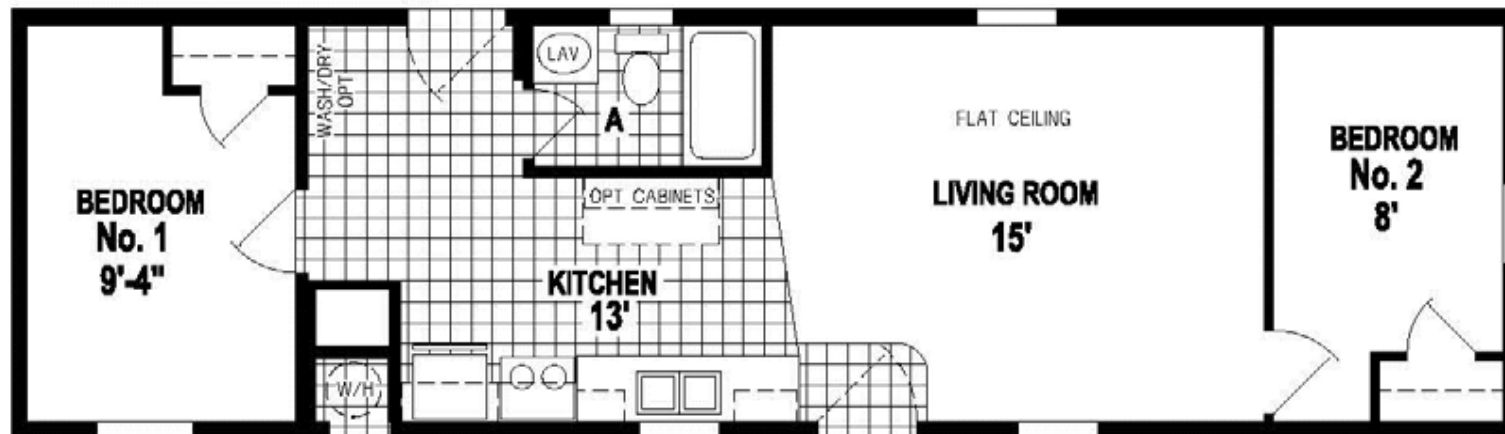

Wendal

Silver Springs Limited Series

SKYLINE

FactorySelectHomes

2 Bedrooms, 1 Bath
Approx. 656 Sq. Ft.

Last Updated: 3-8-19

OPTION 1 BEDROOM

FactorySelectHomes