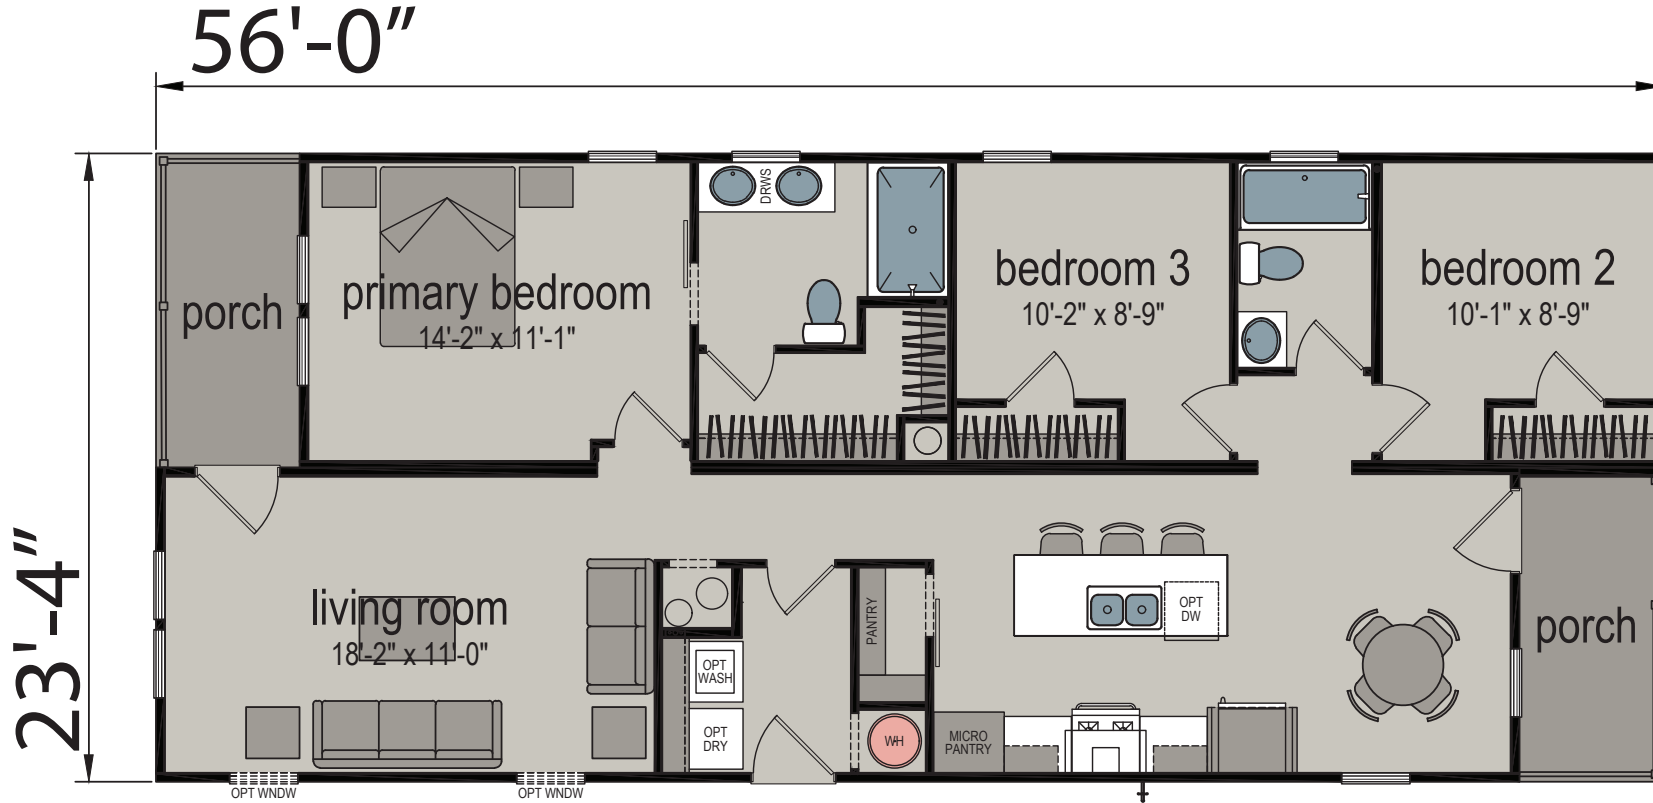

Vaughn

Bartow Series by Champion Homes

1,186 SQ. FT. (Approximate) 3 Bedroom, 2 Bath

Last Updated: 9-25-24

FACTORY SELECT HOMES
19280 Cortez Blvd.
Brooksville, FL 34601

FactorySelectHomes.com | 1-800-716-6337