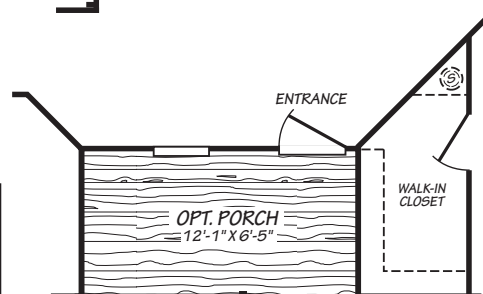

Tierra

Eagle Trace II Series

FactorySelectHomes

3 Bedrooms, 2 Baths
Approx. 1,579 Sq. Ft.

Last Updated: 9-21-18

FactorySelectHomes

19280 Cortez Blvd.
Brooksville, FL 34601
1-800-716-6337

www.FactorySelectHomes.com

For Detailed Directions See Map On Our Website

I authorize Factory Expo Home Centers to build my house, per this plan.

X _____

Customer Signature/Date

Important: Due to our policy of constant improvement, all information in our brochures may vary from actual home. The right is reserved to make changes at any time, without notice or obligation, in colors, materials, specifications, processes, and models. All dimensions and square footage calculations are nominal and approximate figures. Please check with your sales person for specific and current information.