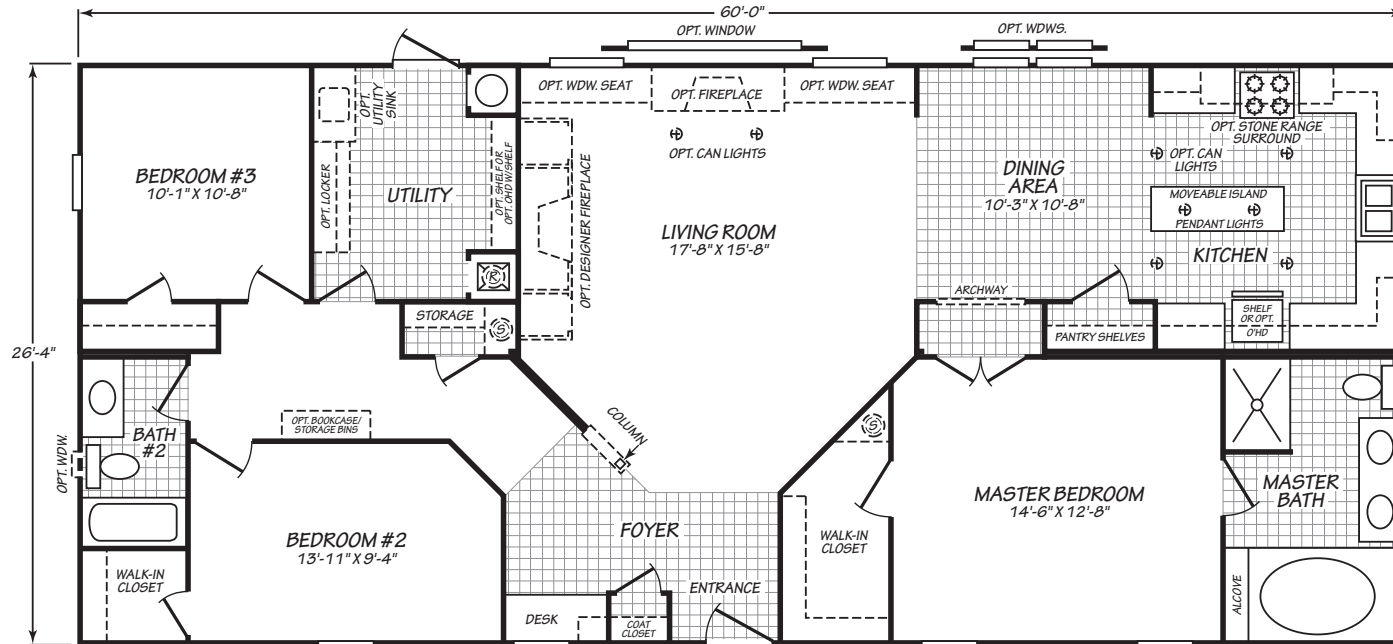

Tierra

Eagle Trace II Series

FactorySelectHomes

3 Bedrooms, 2 Baths
Approx. 1,579 Sq. Ft.

Last Updated: 9-21-18

FactorySelectHomes

19280 Cortez Blvd.
Brooksville, FL 34601
1-800-716-6337

www.FactorySelectHomes.com