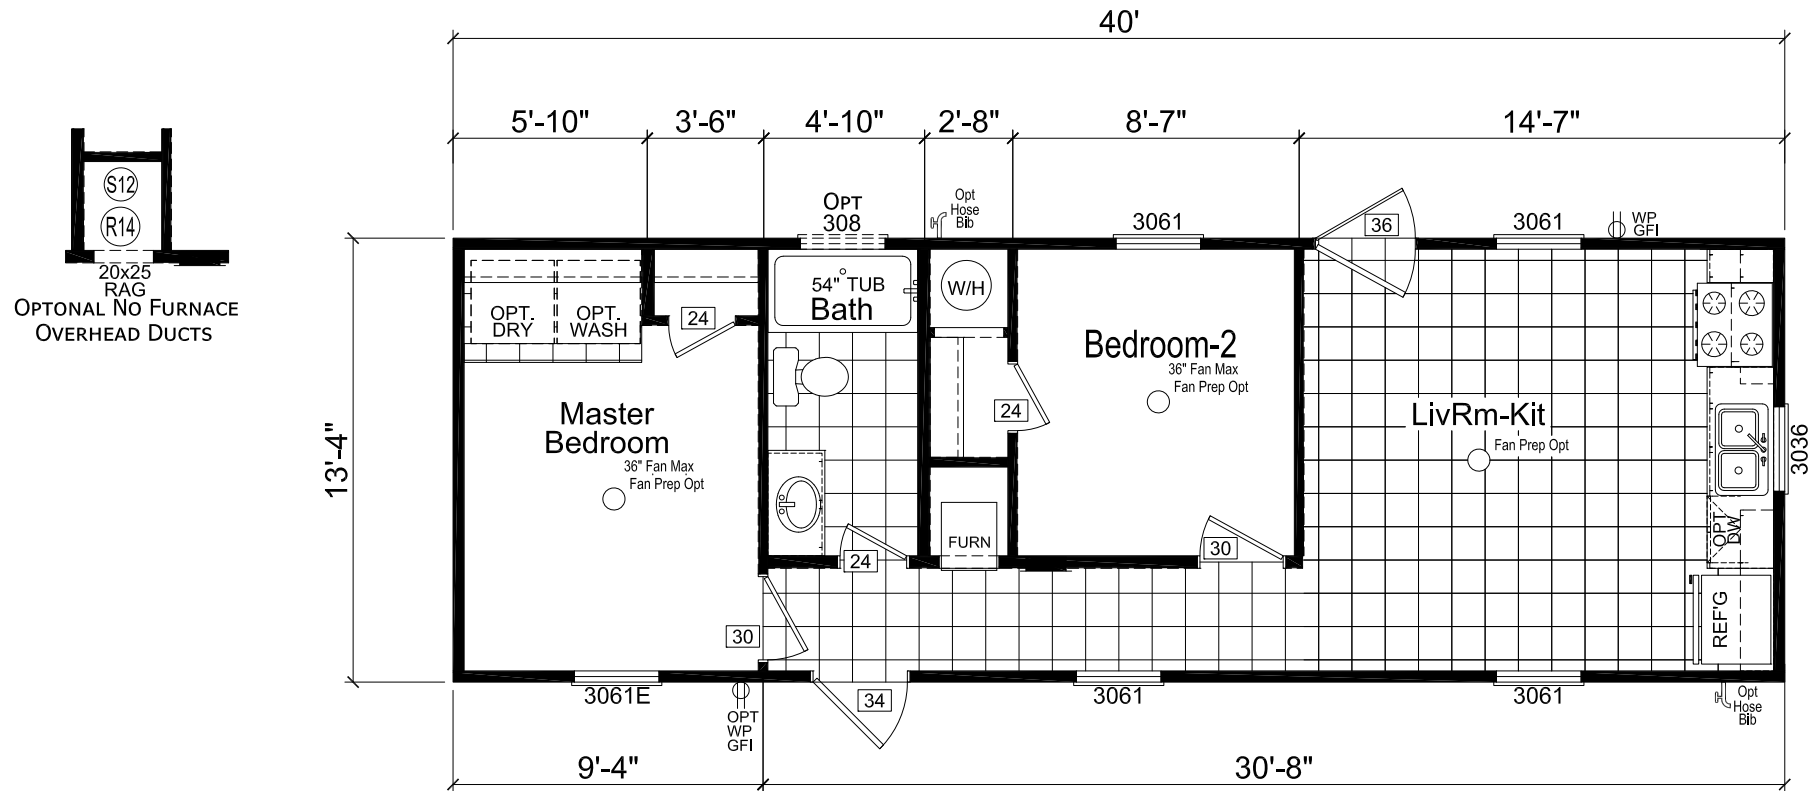

Thrifty 2

Sojourner Series

CHAMPION

MANUFACTURED BEAUTIFULLY™

2 Bedroom, 1 Bath
Approx. 533 Sq. Ft.

Last Updated: 6-1-20

19280 Cortez Blvd.
Brooksville, FL 34601
1-800-716-6337
www.FactorySelectHomes.com

For Detailed Directions See Map On Our Website