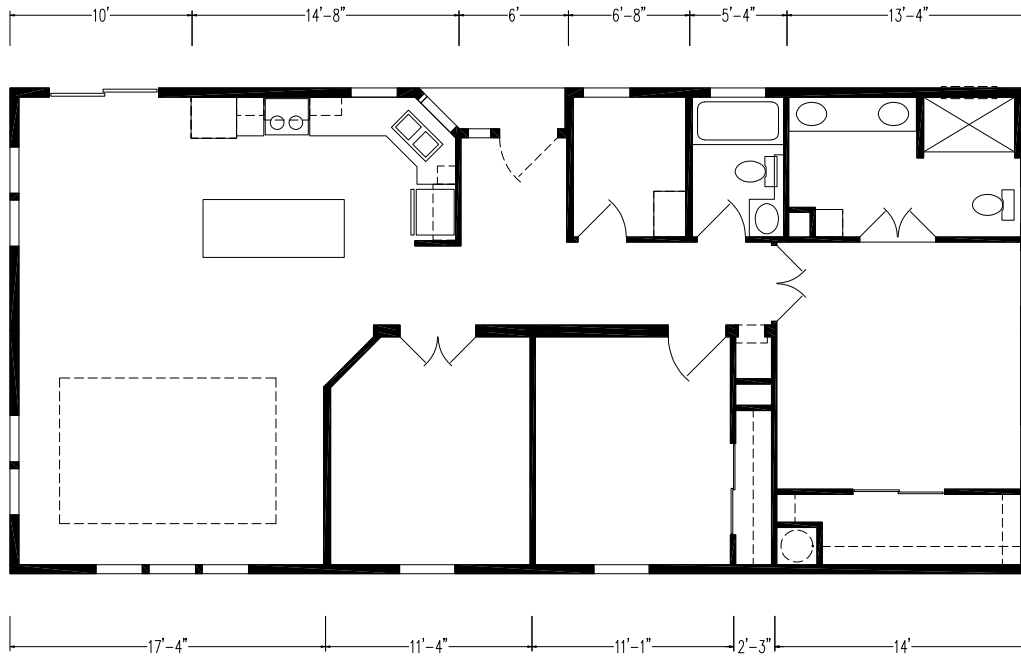

Thornberry

Silver Springs Limited Series

1,451 SQ. FT. (Approximate) 2 Bedrooms, 2 Baths

Last Updated: 7-5-22

FACTORY SELECT HOMES
19280 Cortez Blvd.
Brooksville, FL 34601

FactorySelectHomes.com | 1-800-716-6337