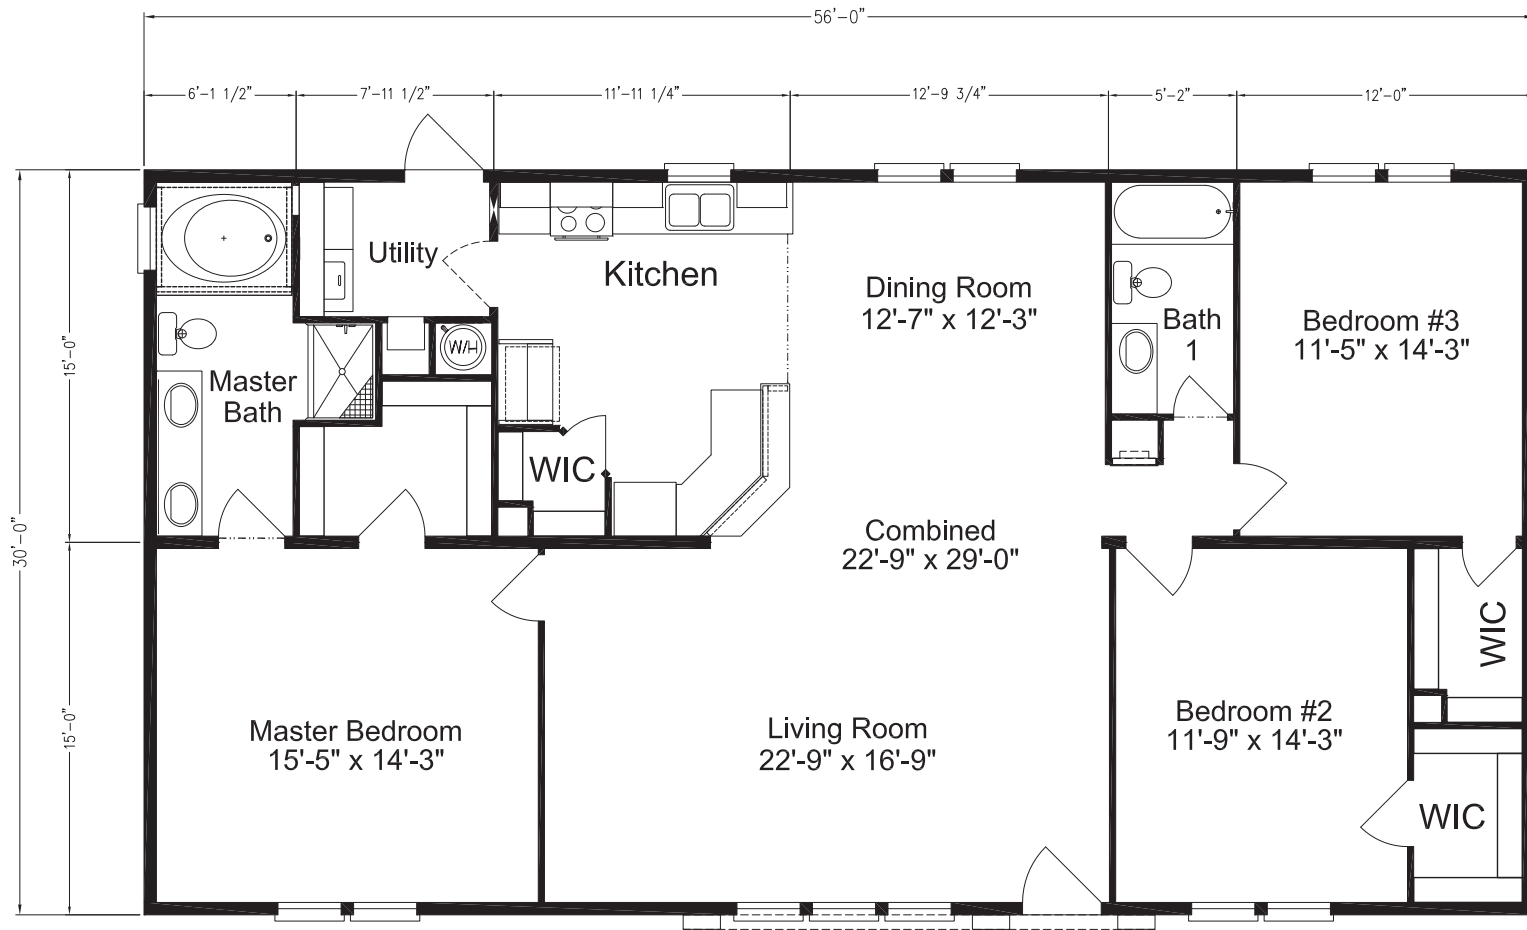

Tarrson

Cape Manor Series

1,680 SQ. FT. (Approximate) 3 Bedroom, 2 Bath

Last Updated: 6-23-21

FACTORY SELECT HOMES
19280 Cortez Blvd.
Brooksville, FL 34601

FactorySelectHomes.com | 1-800-716-6337

IMPORTANT: Alta Cima Corp reserves the right to modify, cancel or substitute products or features of this event at any time without prior notice or obligation. Pictures and other promotional materials are representative and may depict or contain floor plans, square footages, elevations, options, upgrades, extra design features, decorations, floor coverings, specialty light fixtures, custom paint and wall coverings, window treatments, landscaping, sound and alarm systems, furnishings, appliances, and other designer/decorator features and amenities that are not included as part of the home and/or may not be available at all locations. Home, pricing and community information is subject to change, and homes to prior sale, at any time without notice or obligation. ©2020 Alta Cima Corp. All rights reserved.