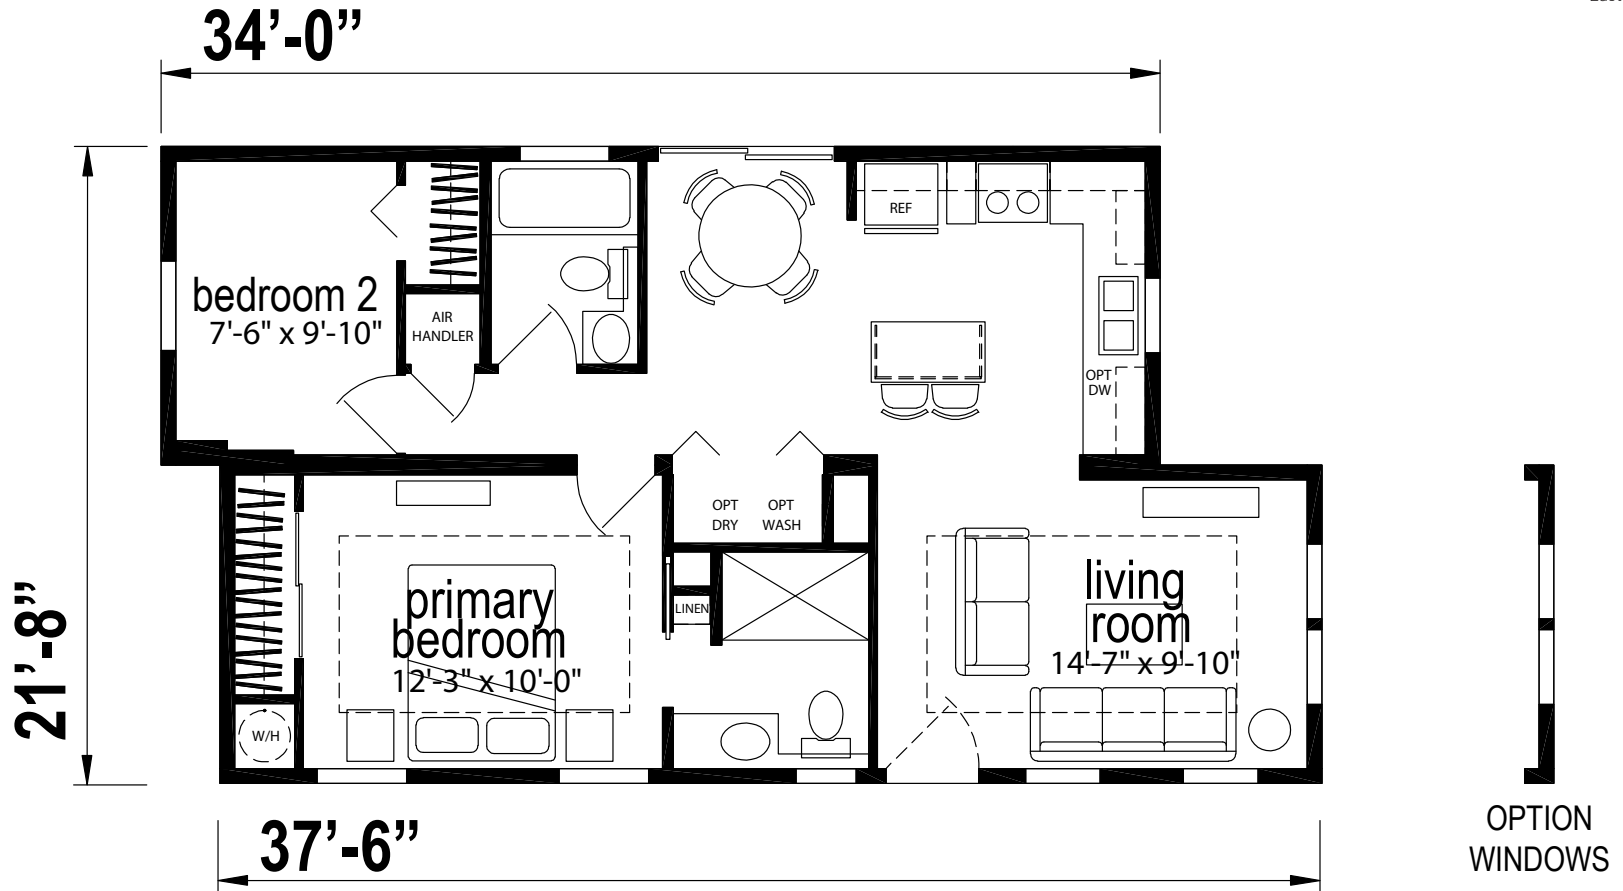

Sanford

Silver Springs Limited Series

774 SQ. FT. (Approximate) 2 Bedrooms, 2 Baths

Last Updated: 9-18-24

FACTORY SELECT HOMES
19280 Cortez Blvd.
Brooksville, FL 34601

OPTION WINDOWS

FactorySelectHomes.com | 1-800-716-6337