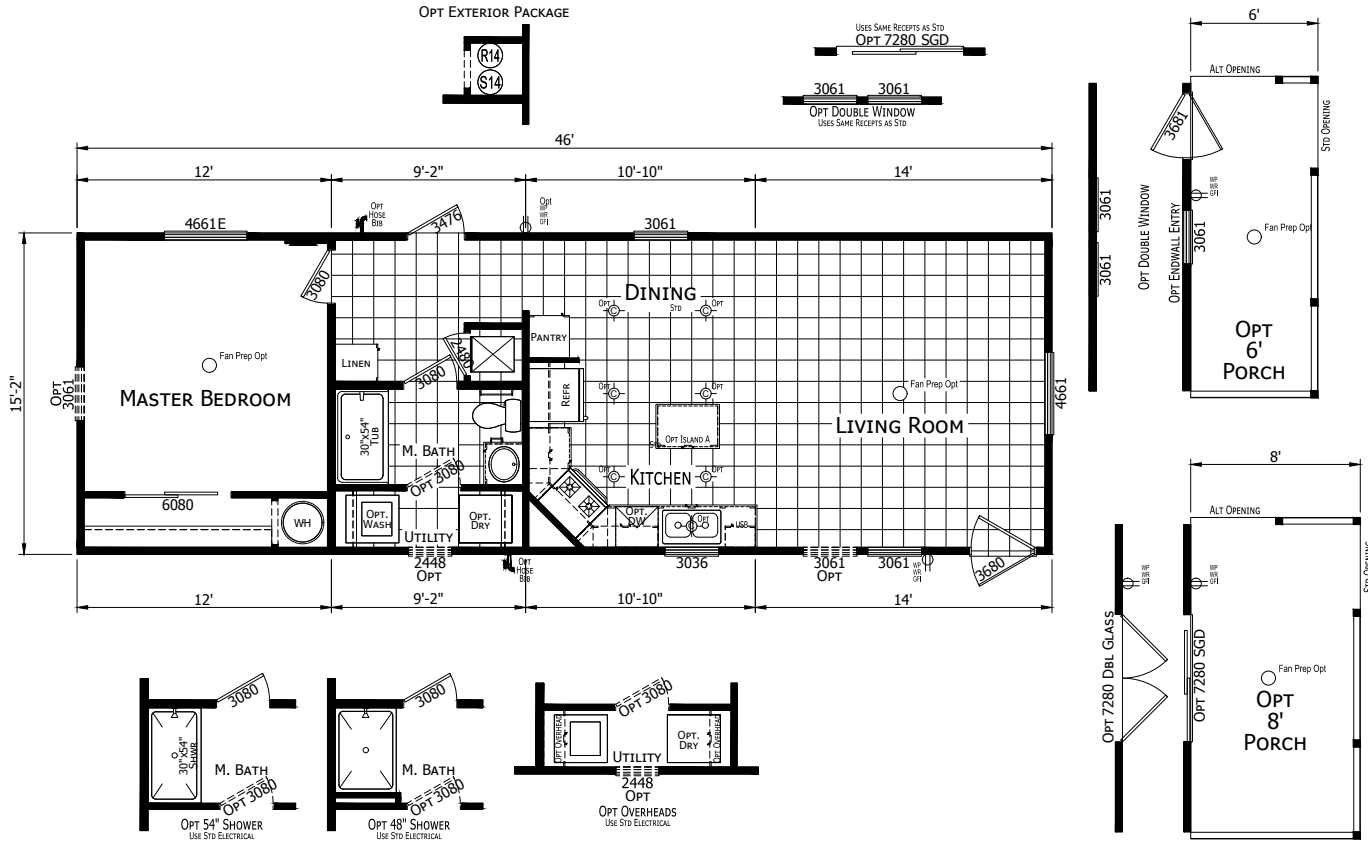

Salvini

Trinity Series

FactorySelectHomes

1 Bedroom, 1 Bath
Approx. 698 Sq. Ft.

Last Updated: 4-25-19

FactorySelectHomes

19280 Cortez Blvd.
Brooksville, FL 34601
1-800-716-6337

www.FactorySelectHomes.com