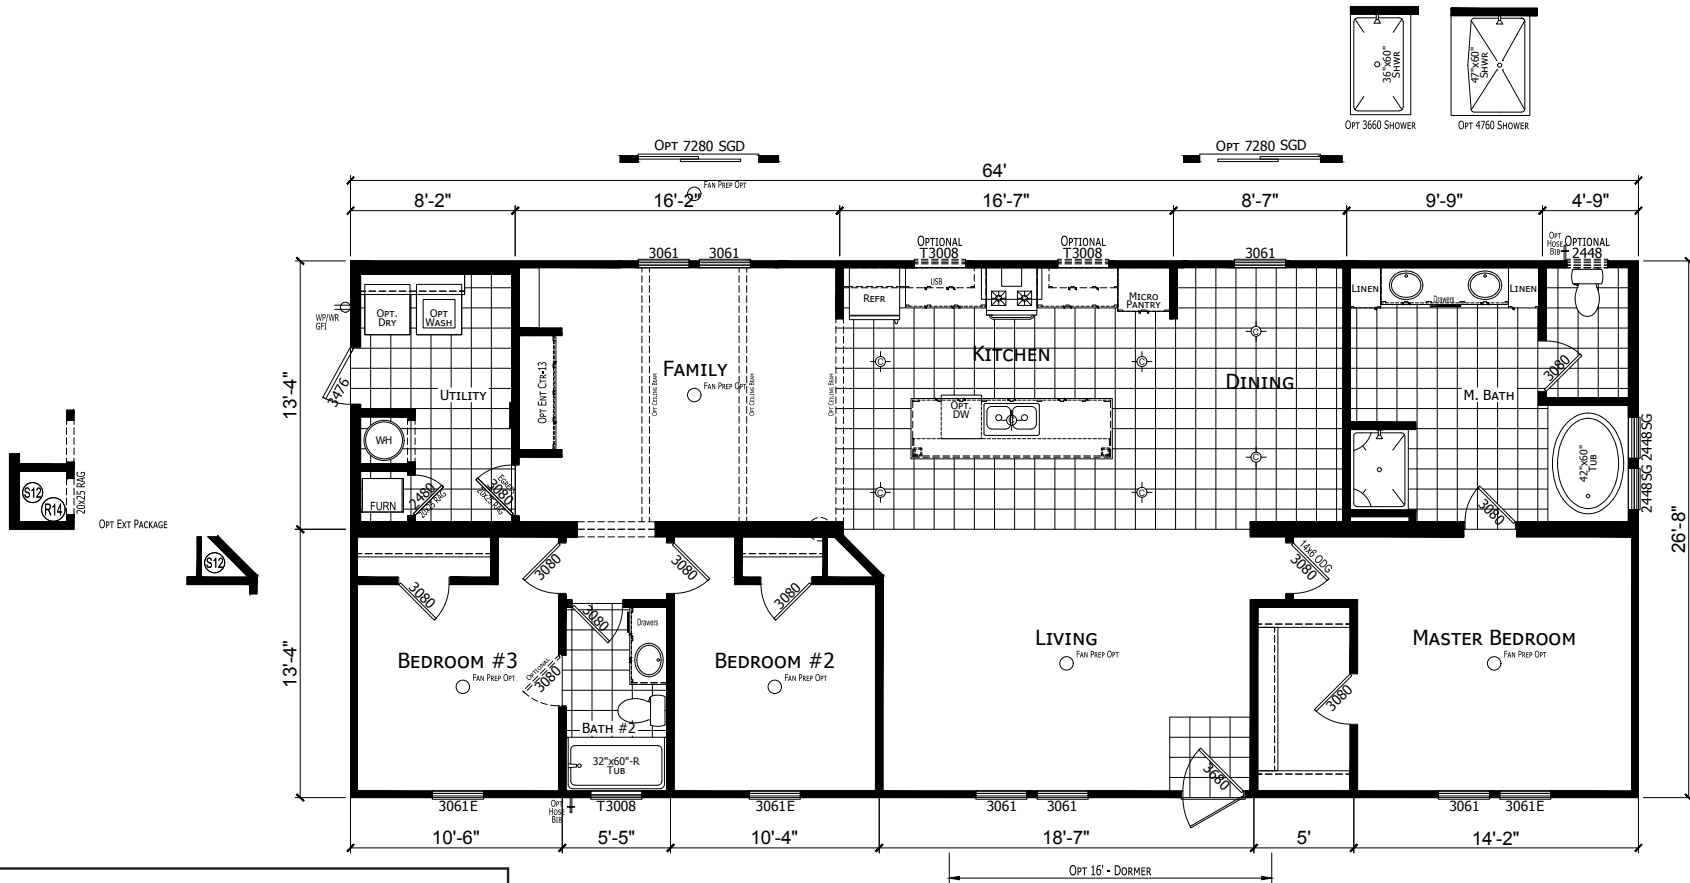

# Rosehill

Crossings Limited Series

CHAMPION

MANUFACTURED BEAUTIFULLY™

# FactorySelectHomes

3 Bedrooms, 2 Baths  
Approx. 1,707 Sq. Ft.

Last Updated: 5-16-19

FactorySelectHomes

19280 Cortez Blvd.  
Brooksville, FL 34601  
1-800-716-6337

www.FactorySelectHomes.com

For Detailed Directions See Map On Our Website