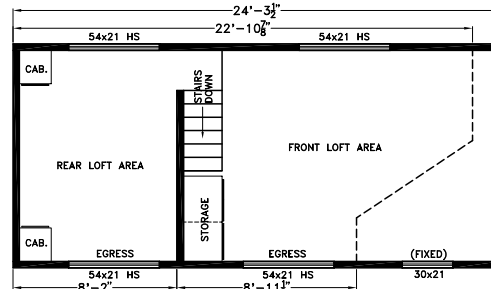

Pennbrook

Seashore Cottage Series (ANSI Park Model)

FactorySelectHomes

1 Bedroom, 1 Bath
Approx. 399 Sq. Ft.

Last Updated: 9-24-18

FactorySelectHomes

19280 Cortez Blvd.
Brooksville, FL 34601
1-800-716-6337

www.FactorySelectHomes.com

For Detailed Directions See Map On Our Website

I authorize Factory Expo Home Centers to build my house, per this plan.

X _____

Customer Signature/Date

Important: Due to our policy of constant improvement, all information in our brochures may vary from actual home. The right is reserved to make changes at any time, without notice or obligation, in colors, materials, specifications, processes, and models. All dimensions and square footage calculations are nominal and approximate figures. Please check with your sales person for specific and current information.