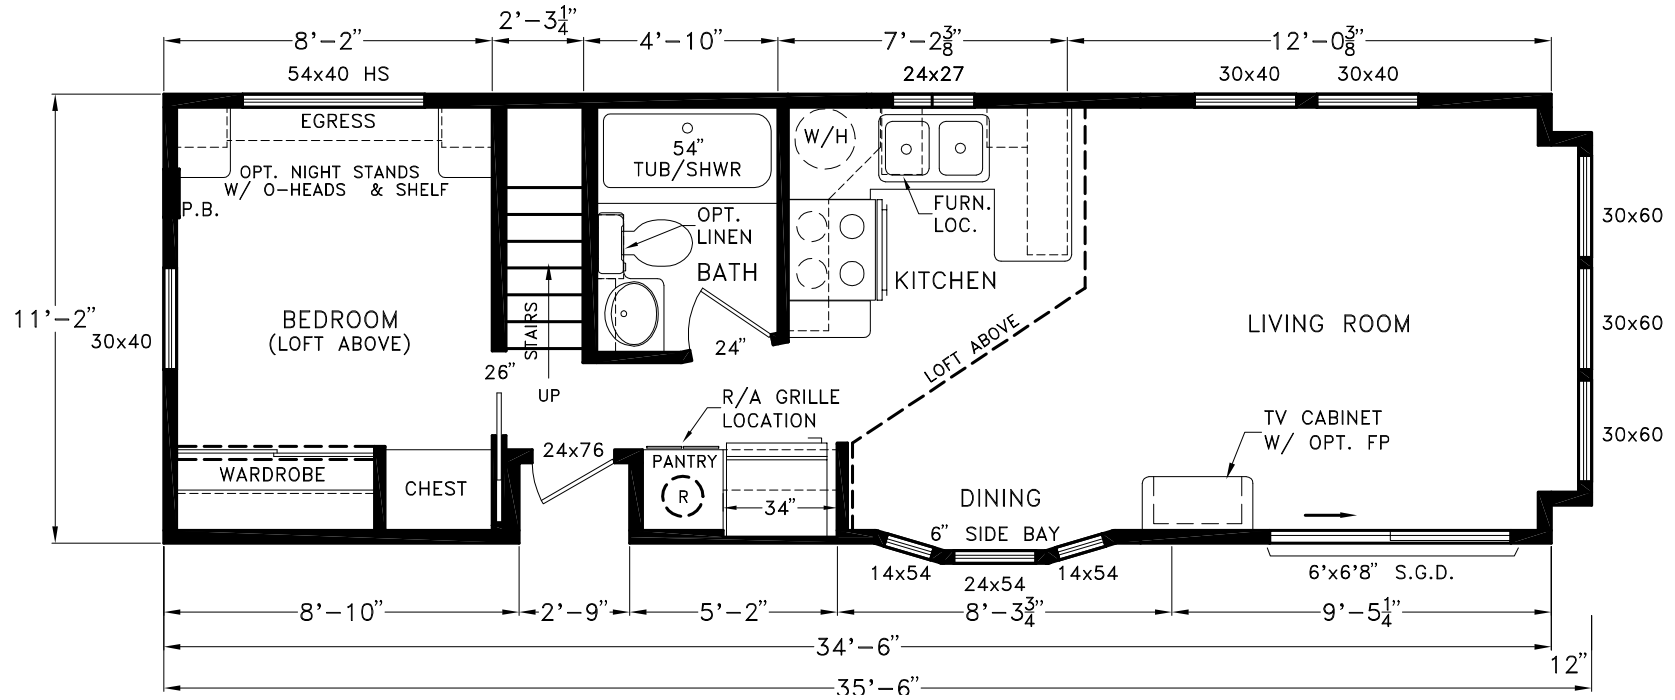

Pennbrook

Seashore Cottage Series (ANSI Park Model)

FactorySelectHomes

1 Bedroom, 1 Bath
Approx. 399 Sq. Ft.

Last Updated: 9-24-18

FactorySelectHomes

19280 Cortez Blvd.
Brooksville, FL 34601
1-800-716-6337

www.FactorySelectHomes.com