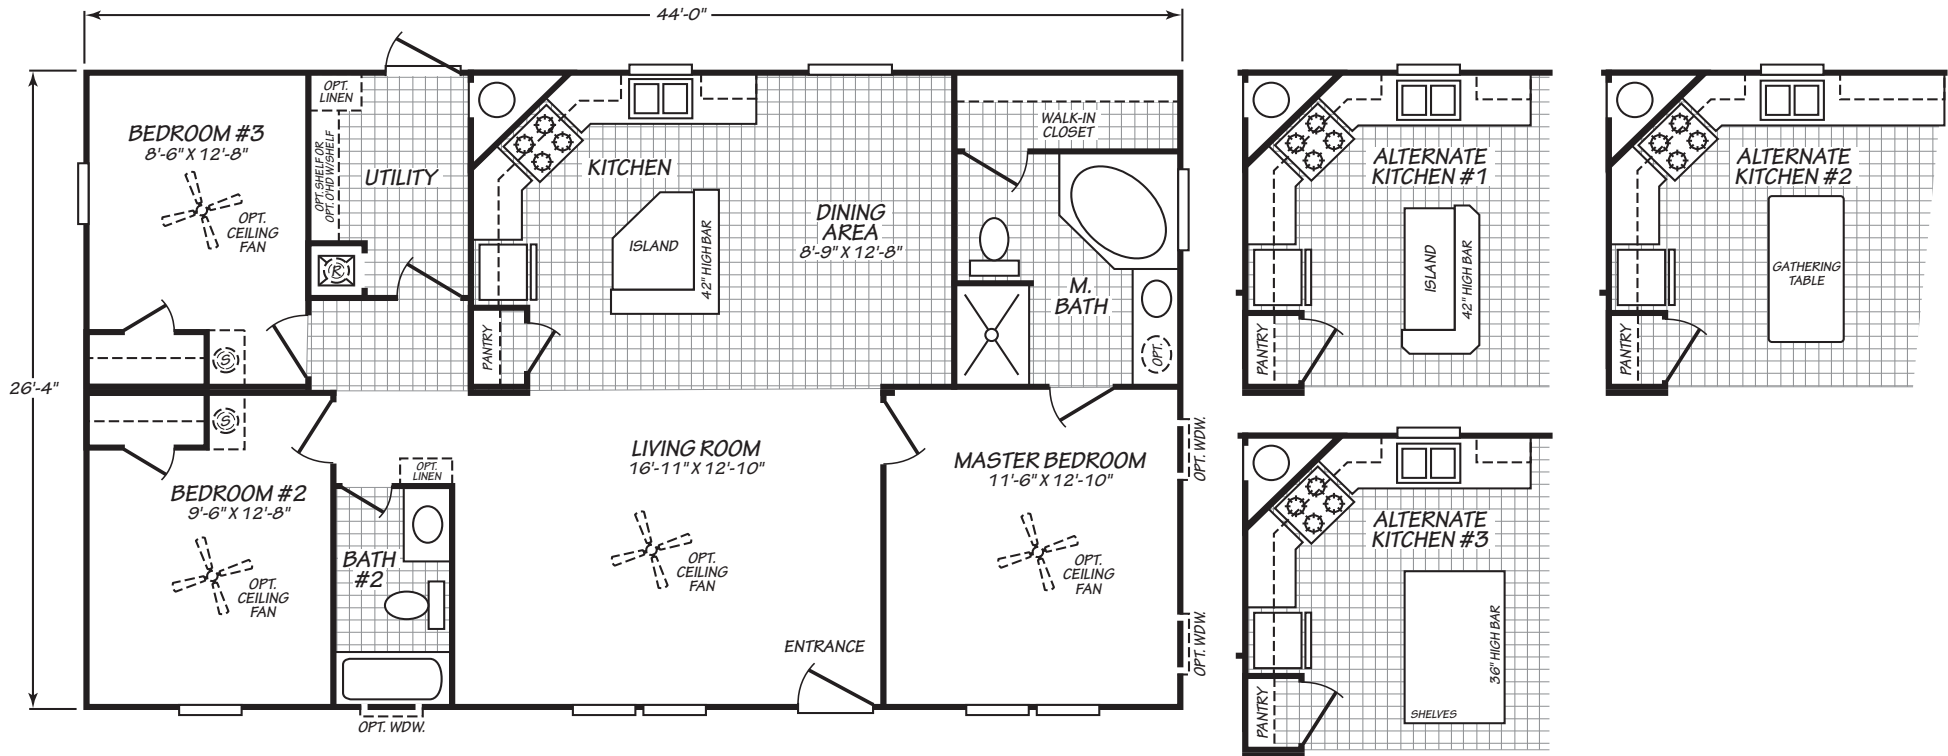

Paisley

Carriage Manor II Series

FactorySelectHomes

3 Bedrooms, 2 Baths
Approx. 1,158 Sq. Ft.

Last Updated: 1-17-19

FactorySelectHomes

19280 Cortez Blvd.
Brooksville, FL 34601
1-800-716-6337

www.FactorySelectHomes.com